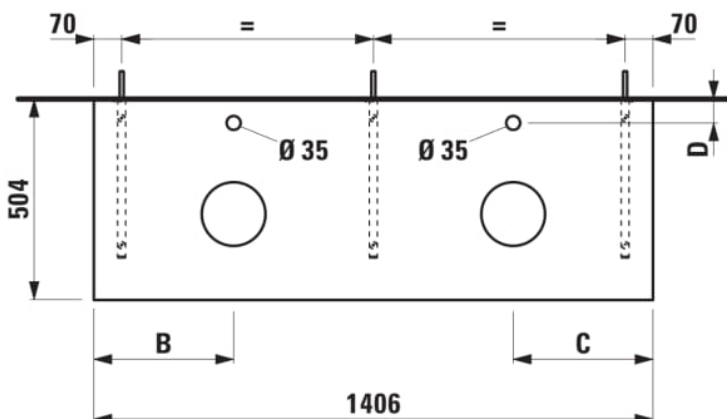

TECHNICAL DRAWINGS