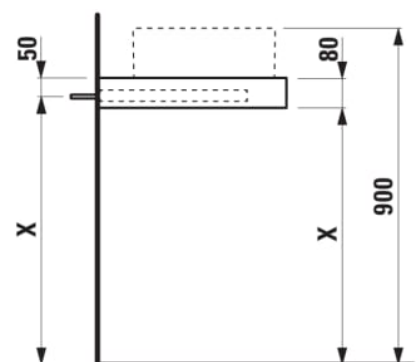

ARUN

Countertop 1600, with center cut-out, 80 mm thick, incl. 3 mounting brackets

DIMENSIONS

Length	1605 mm
Width	505 mm
Height	80 mm

COLOURS AND FINISHES

- 770 Stoneware selection: Ardesia Bianca/Ardesia Nera/Piasentina Grigio/Botticino Crema

Basin position : Central

Basin type : Bowl / On countertop

Commodity Code/Import Code Number for Foreign Trad : 94036090

Material : MDF

Net weight (kg) : 21.5

TECHNICAL DRAWINGS

COMPATIBLE WITH

Bowl washbasin, oval,
incl. ceramic drain valve