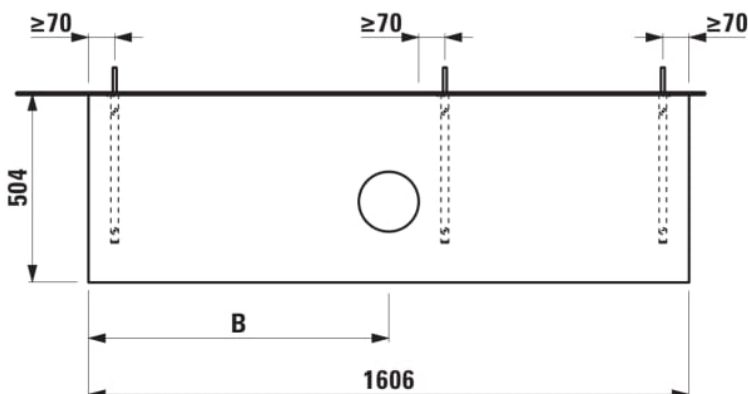

TECHNICAL DRAWINGS