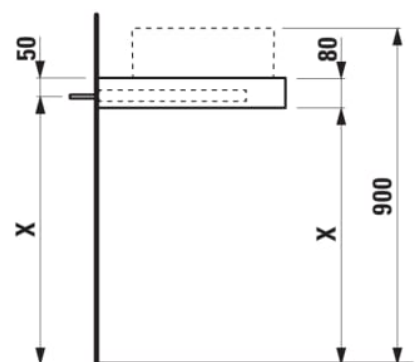

ARUN

Countertop 1600, with cut-out right, 80 mm thick, incl. 3 mounting brackets

DIMENSIONS

Length	1605 mm
Width	505 mm
Height	80 mm

COLOURS AND FINISHES

■ 770	Stoneware selection: Ardesia Bianca/Ardesia Nera/Piasentina Grigio/Botticino Crema
-------	--

Basin position : Right

Basin type : Bowl / On countertop

Commodity Code/Import Code Number for Foreign Trad : 94036090

Material : MDF

Net weight (kg) : 21.5

TECHNICAL DRAWINGS

COMPATIBLE WITH

Bowl washbasin, oval,
incl. ceramic drain valve