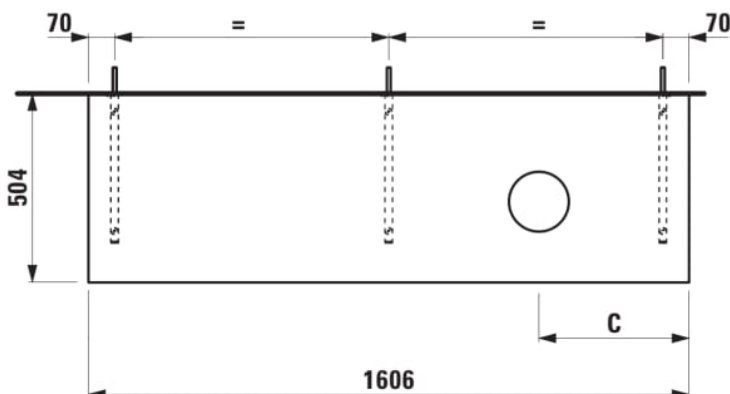

ARUN

Countertop 1600, with cut-out right, 80 mm thick, incl. 3 mounting brackets

DIMENSIONS

Length	1605 mm
Width	505 mm
Height	80 mm

COLOURS AND FINISHES

■ 770	Stoneware selection: Ardesia Bianca/Ardesia Nera/Piasentina Grigio/Botticino Crema
-------	--

Basin position : Right

Basin type : Bowl / On countertop

Commodity Code/Import Code Number for Foreign Trad : 94036090

Material : MDF

Net weight (kg) : 21.5

TECHNICAL DRAWINGS

COMPATIBLE WITH

Bowl washbasin, oval,
incl. ceramic drain valve