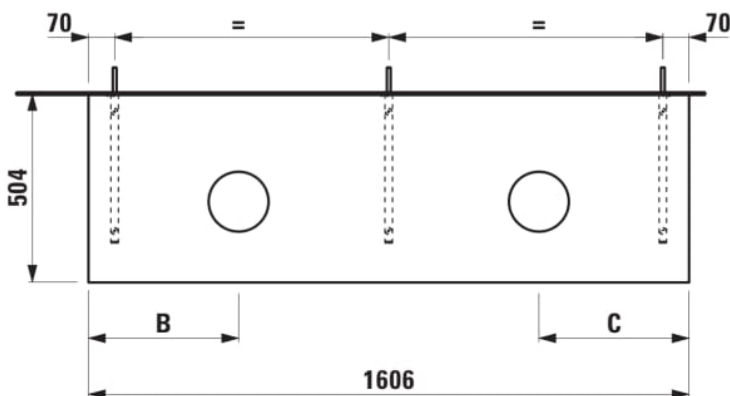

ARUN

Countertop 1600, with cut-out left and right, 80 mm thick, incl. 3 mounting brackets

DIMENSIONS

Length	1605 mm
Width	505 mm
Height	80 mm

COLOURS AND FINISHES

■ 770	Stoneware selection: Ardesia Bianca/Ardesia Nera/Piasentina Grigio/Botticino Crema
-------	--

Basin position : Left, Right
Basin type : Bowl / On countertop

Commodity Code/Import Code Number for Foreign Trad : 94036090
Material : MDF

Net weight (kg) : 21.5

TECHNICAL DRAWINGS

COMPATIBLE WITH

Bowl washbasin, oval,
incl. ceramic drain valve