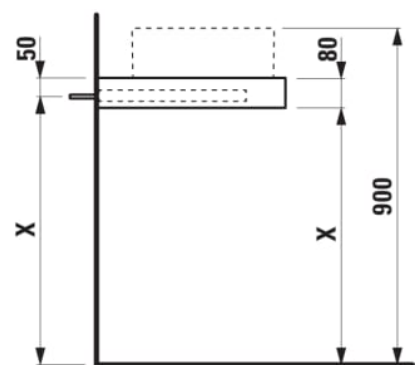

ARUN

Countertop 1600, with cut-out left and right, 80 mm thick, incl. 3 mounting brackets

DIMENSIONS

Length	1605 mm
Width	505 mm
Height	80 mm

COLOURS AND FINISHES

■ 770	Stoneware selection: Ardesia Bianca/Ardesia Nera/Piasentina Grigio/Botticino Crema
-------	--

Basin position : Left, Right
Basin type : Bowl / On countertop

Commodity Code/Import Code Number for Foreign Trad : 94036090
Material : MDF

Net weight (kg) : 21.5

TECHNICAL DRAWINGS

COMPATIBLE WITH

Bowl washbasin, oval,
incl. ceramic drain valve