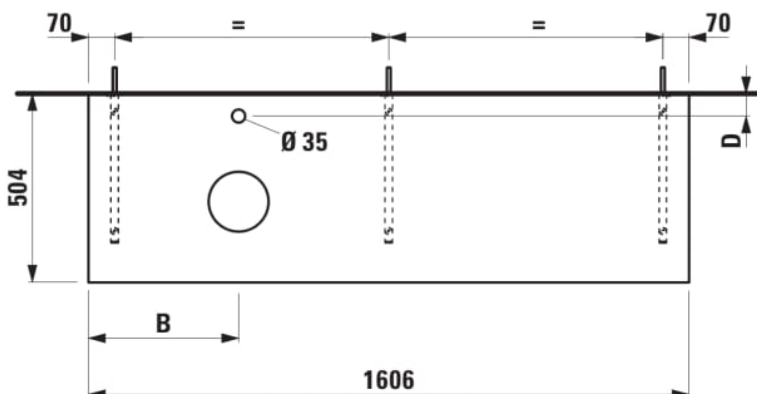

TECHNICAL DRAWINGS