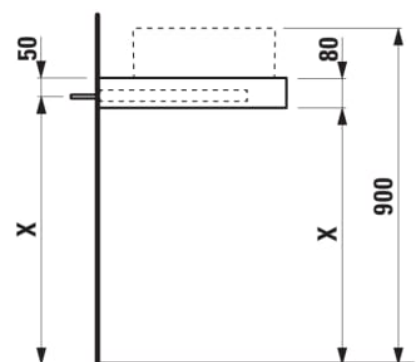

ARUN

Countertop 1600, with cut-out right, 80 mm thick, with tap cut-out, incl. 3 mounting brackets

DIMENSIONS

Length	1605 mm
Width	505 mm
Height	80 mm

COLOURS AND FINISHES

■ 770	Stoneware selection: Ardesia Bianca/Ardesia Nera/Piasentina Grigio/Botticino Crema
-------	--

Basin position : Right

Basin type : Bowl / On countertop

Commodity Code/Import Code Number for Foreign Trad : 94036090

Material : MDF

Net weight (kg) : 21.5

Tap position : Central

TECHNICAL DRAWINGS

COMPATIBLE WITH