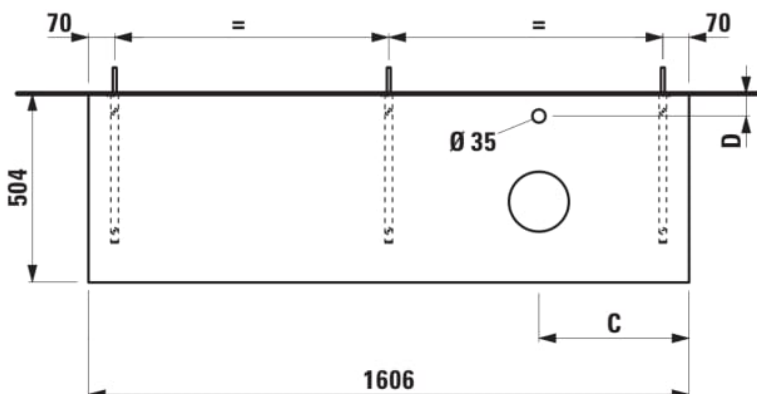

ARUN

Countertop 1600, with cut-out right, 80 mm thick, with tap cut-out, incl. 3 mounting brackets

DIMENSIONS

Length	1605 mm
Width	505 mm
Height	80 mm

COLOURS AND FINISHES

■ 770	Stoneware selection: Ardesia Bianca/Ardesia Nera/Piasentina Grigio/Botticino Crema
-------	--

Basin position : Right

Basin type : Bowl / On countertop

Commodity Code/Import Code Number for Foreign Trad : 94036090

Material : MDF

Net weight (kg) : 21.5

Tap position : Central

TECHNICAL DRAWINGS

COMPATIBLE WITH