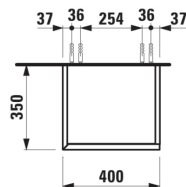

ARUN

Tall cabinet 1650, 1 door, left hinged

DIMENSIONS

Length	400 mm
Width	350 mm
Height	1650 mm

COLOURS AND FINISHES

 250 Light oak

Closing and opening system : Soft close doors

Commodity Code/Import Code Number for Foreign Trad : 94036090

Door type : Hinged

Doors and drawers combination : 1 door

External shelves : 0

Furniture configuration : Doors

Installation type : Wall-hung

Internal drawers : 0

Internal shelves : 4

Material : MDF

Net weight (kg) : 43

Organiser boxes : 0

Shelf material : Glass

Storage capacity (l) : 230

TECHNICAL DRAWINGS

ARUN

For those who appreciate the quiet power of detail, the ARUN furniture collection is an expression of refined craftsmanship. Inspired by the warm colours of the early morning sky, it unites materials in a dialogue that evokes nature and tranquillity. Each surface invites the touch, while materials meet with effortless precision. With a rich spectrum of materials and sizes, transform the bathroom into a space for relaxation, renewal and inner peace. This sustainable furniture series reflects our attention to detail and demonstrates a passion for craftsmanship.