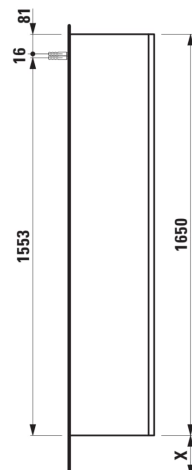

ARUN

Tall cabinet 1650, 1 door, left hinged

DIMENSIONS

Length	400 mm
Width	350 mm
Height	1650 mm

COLOURS AND FINISHES

 250 Light oak

Closing and opening system : Soft close doors

Commodity Code/Import Code Number for Foreign Trad : 94036090

Door type : Hinged

Doors and drawers combination : 1 door

External shelves : 0

Furniture configuration : Doors

Installation type : Wall-hung

Internal drawers : 0

Internal shelves : 4

Material : MDF

Net weight (kg) : 43

Organiser boxes : 0

Shelf material : Glass

Storage capacity (l) : 230

TECHNICAL DRAWINGS

ARUN

For those who appreciate the quiet power of detail, the ARUN furniture collection is an expression of refined craftsmanship. Inspired by the warm colours of the early morning sky, it unites materials in a dialogue that evokes nature and tranquillity. Each surface invites the touch, while materials meet with effortless precision. With a rich spectrum of materials and sizes, transform the bathroom into a space for relaxation, renewal and inner peace. This sustainable furniture series reflects our attention to detail and demonstrates a passion for craftsmanship.