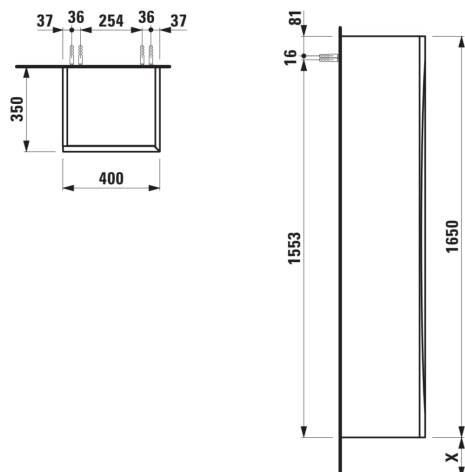

TECHNICAL DRAWINGS