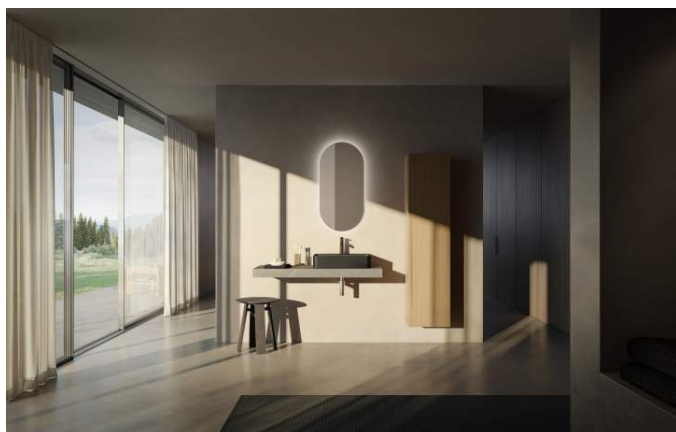

TECHNICAL DRAWINGS

ARUN

For those who appreciate the quiet power of detail, the ARUN furniture collection is an expression of refined craftsmanship. Inspired by the warm colours of the early morning sky, it unites materials in a dialogue that evokes nature and tranquillity. Each surface invites the touch, while materials meet with effortless precision. With a rich spectrum of materials and sizes, transform the bathroom into a space for relaxation, renewal and inner peace. This sustainable furniture series reflects our attention to detail and demonstrates a passion for craftsmanship.