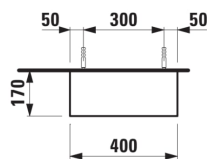

### DIMENSIONS

Length	400 mm
Width	170 mm
Height	700 mm

Material : Glass

Net weight (kg) : 10.5

Organiser boxes : 0

Shelf material : Glass

Storage capacity (l) : 50

## TECHNICAL DRAWINGS