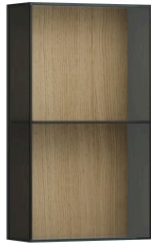

## ARUN

Wall cabinet 700, open front, smoked glass 8 mm

### DIMENSIONS

Length	400 mm
Width	170 mm
Height	700 mm