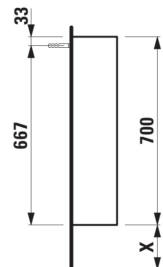

### DIMENSIONS

Length	400 mm
Width	170 mm
Height	700 mm

Material : Glass

Net weight (kg) : 10.5

Organiser boxes : 0

Shelf material : Glass

Storage capacity (l) : 50

## TECHNICAL DRAWINGS