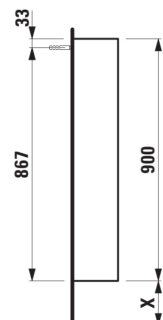

TECHNICAL DRAWINGS