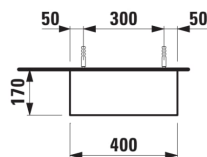

TECHNICAL DRAWINGS