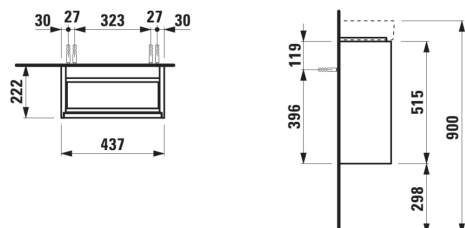

### DIMENSIONS

Length	435 mm
Width	220 mm
Height	515 mm

Door type : Hinged

Doors and drawers combination : 1 door

Furniture configuration : Doors

Installation type : Wall-hung

Internal shelves : 1

Material : MDF

Net weight (kg) : 9.5

Shelf material : Glass

## TECHNICAL DRAWINGS

COMPATIBLE WITH

Small washbasin, tap  
bank left

**H815114...1121**