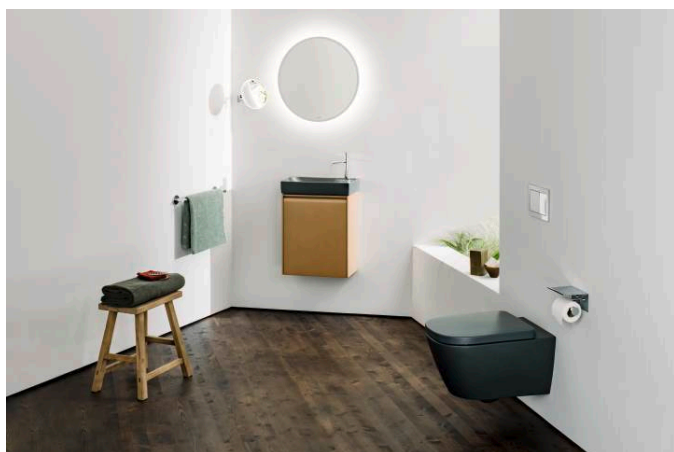

MEDA

Vanity unit, 1 door, right hinged, matches washbasin H815113

DIMENSIONS

Length	435 mm
Width	220 mm
Height	515 mm

COLOURS AND FINISHES

<input type="checkbox"/>	260 White Matt
--------------------------	----------------

Installation type : Wall-hung

Internal shelves : 1

Left hand opening

Material : MDF

Net weight (kg) : 9.5

Shelf material : Glass

TECHNICAL DRAWINGS

COMPATIBLE WITH

Small washbasin, with tap
bank right

H815113...1121

Space-saving siphon

H8942500000001

MEDA

Versatile and timeless. The MEDA collection effortlessly complements any setting, from rental apartment to hotel suite, while reflecting the proven virtues of Swiss design; clarity, functionality and attention to detail. A style emblematic of Swiss designer Peter Wirz and his design firm Vetica.