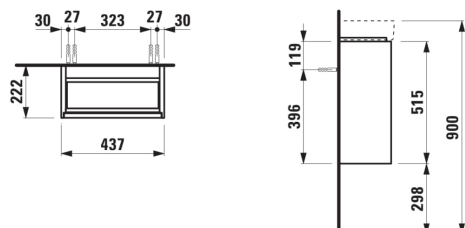

MEDA

Vanity unit, 1 door, right hinged, matches washbasin H815113

DIMENSIONS

Length	435 mm
Width	220 mm
Height	515 mm

COLOURS AND FINISHES

<input type="checkbox"/>	260 White Matt
--------------------------	----------------

Installation type : Wall-hung

Internal shelves : 1

Left hand opening

Material : MDF

Net weight (kg) : 9.5

Shelf material : Glass

TECHNICAL DRAWINGS

COMPATIBLE WITH