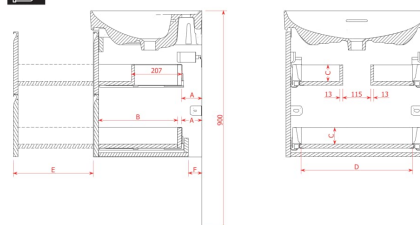

**MEDA**

Vanity unit, 2 drawers, matches washbasin  
H810112

**DIMENSIONS**

|        |        |
|--------|--------|
| Length | 535 mm |
| Width  | 450 mm |
| Height | 515 mm |

**COLOURS AND FINISHES**

|                          |                |
|--------------------------|----------------|
| <input type="checkbox"/> | 260 White Matt |
|--------------------------|----------------|

Installation type : Wall-hung

Material : MDF

Net weight (kg) : 23

Organiser boxes : 1

**TECHNICAL DRAWINGS**

**LAUFEN**

MEDA

|          | "A" in mm | "B" in mm | "C" in mm | "D" in mm | "E" in mm | "F" in mm |
|----------|-----------|-----------|-----------|-----------|-----------|-----------|
| 4.2156.2 | 83        | 326       | 68        | 409       | 314       | 56        |
| 4.2157.2 | 83        | 326       | 68        | 459       | 314       | 56        |
| 4.2172.2 | 83        | 326       | 68        | 459       | 314       | 56        |
| 4.2173.2 | 83        | 326       | 68        | 459       | 314       | 56        |
| 4.2158.2 | 83        | 326       | 68        | 511       | 314       | 56        |
| 4.2159.2 | 83        | 326       | 68        | 659       | 314       | 56        |
| 4.2160.2 | 83        | 326       | 68        | 659       | 314       | 56        |
| 4.2161.2 | 83        | 326       | 68        | 659       | 314       | 56        |
| 4.2162.2 | 83        | 326       | 68        | 859       | 314       | 56        |
| 4.2174.2 | 83        | 326       | 68        | 859       | 314       | 56        |