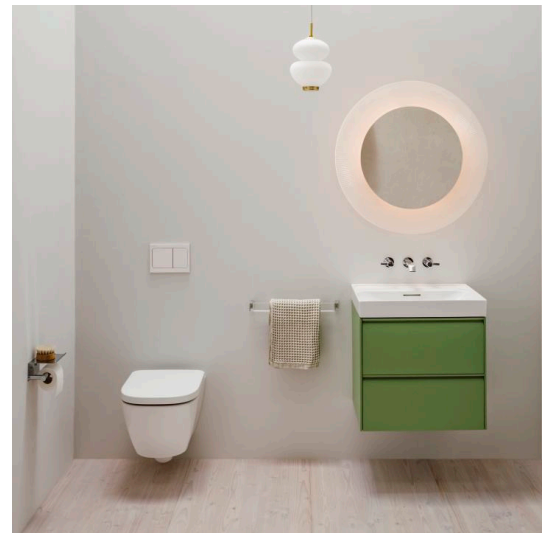

MEDA

Vanity unit, 2 drawers, matches washbasin H810113

DIMENSIONS

Length	585 mm
Width	450 mm
Height	515 mm

COLOURS AND FINISHES

<input type="checkbox"/>	260 White Matt
--------------------------	----------------

Basin position : Central

Closing and opening system : Soft close drawers

Commodity Code/Import Code Number for Foreign Trad : 94036090

Doors and drawers combination : 2 drawers

Furniture configuration : Drawers

Installation type : Wall-hung

Material : MDF

Net weight (kg) : 24.5

Organiser boxes : 1

TECHNICAL DRAWINGS

LAUFEN

MEDA

	"A" in mm	"B" in mm	"C" in mm	"D" in mm	"E" in mm	"F" in mm
4.2156.2	83	326	68	409	314	56
4.2157.2	83	326	68	459	314	56
4.2172.2	83	326	68	459	314	56
4.2173.2	83	326	68	459	314	56
4.2158.2	83	326	68	511	314	56
4.2159.2	83	326	68	659	314	56
4.2160.2	83	326	68	659	314	56
4.2161.2	83	326	68	659	314	56
4.2162.2	83	326	68	859	314	56
4.2174.2	83	326	68	859	314	56

0128 408441110001

1

COMPATIBLE WITH

MEDA

Versatile and timeless. The MEDA collection effortlessly complements any setting, from rental apartment to hotel suite, while reflecting the proven virtues of Swiss design; clarity, functionality and attention to detail. A style emblematic of Swiss designer Peter Wirz and his design firm Vetica.