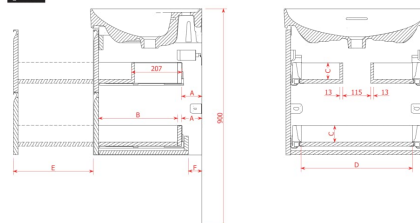

**MEDA**

Vanity unit, 2 drawers, matches washbasin  
H817115

**DIMENSIONS**

|        |        |
|--------|--------|
| Length | 785 mm |
| Width  | 450 mm |
| Height | 515 mm |

**COLOURS AND FINISHES**

|                          |                |
|--------------------------|----------------|
| <input type="checkbox"/> | 260 White Matt |
|--------------------------|----------------|

Installation type : Wall-hung

Material : MDF

Net weight (kg) : 30

Organiser boxes : 1

**TECHNICAL DRAWINGS**

**LAUFEN**

MEDA

|          | "A" in mm | "B" in mm | "C" in mm | "D" in mm | "E" in mm | "F" in mm |
|----------|-----------|-----------|-----------|-----------|-----------|-----------|
| 4.2156.2 | 83        | 326       | 68        | 409       | 314       | 56        |
| 4.2157.2 | 83        | 326       | 68        | 459       | 314       | 56        |
| 4.2172.2 | 83        | 326       | 68        | 459       | 314       | 56        |
| 4.2173.2 | 83        | 326       | 68        | 459       | 314       | 56        |
| 4.2158.2 | 83        | 326       | 68        | 511       | 314       | 56        |
| 4.2159.2 | 83        | 326       | 68        | 659       | 314       | 56        |
| 4.2160.2 | 83        | 326       | 68        | 659       | 314       | 56        |
| 4.2161.2 | 83        | 326       | 68        | 659       | 314       | 56        |
| 4.2162.2 | 83        | 326       | 68        | 859       | 314       | 56        |
| 4.2174.2 | 83        | 326       | 68        | 859       | 314       | 56        |