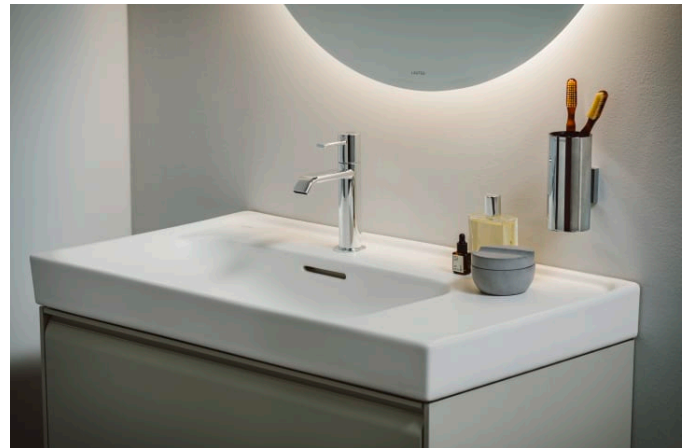

MEDA

Vanity unit, 2 drawers, matches washbasin
H817116

DIMENSIONS

Length	785 mm
Width	450 mm
Height	515 mm

COLOURS AND FINISHES

<input type="checkbox"/>	260 White Matt
--------------------------	----------------

Towel holder for furniture,
320 mm

H490951...0001

Space-saving siphon

H8942500000001

MEDA

Versatile and timeless. The MEDA collection effortlessly complements any setting, from rental apartment to hotel suite, while reflecting the proven virtues of Swiss design; clarity, functionality and attention to detail. A style emblematic of Swiss designer Peter Wirz and his design firm Vetica.