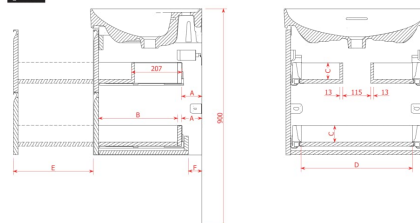

MEDA

Vanity unit, 2 drawers, matches washbasin
H810119

DIMENSIONS

Length	985 mm
Width	450 mm
Height	515 mm

COLOURS AND FINISHES

<input type="checkbox"/>	260 White Matt
--------------------------	----------------

Installation type : Wall-hung

Material : MDF

Net weight (kg) : 34.5

Organiser boxes : 1

TECHNICAL DRAWINGS

LAUFEN

MEDA

	"A" in mm	"B" in mm	"C" in mm	"D" in mm	"E" in mm	"F" in mm
4.2156.2	83	326	68	409	314	56
4.2157.2	83	326	68	459	314	56
4.2172.2	83	326	68	459	314	56
4.2173.2	83	326	68	459	314	56
4.2158.2	83	326	68	511	314	56
4.2159.2	83	326	68	659	314	56
4.2160.2	83	326	68	659	314	56
4.2161.2	83	326	68	659	314	56
4.2162.2	83	326	68	859	314	56
4.2174.2	83	326	68	859	314	56