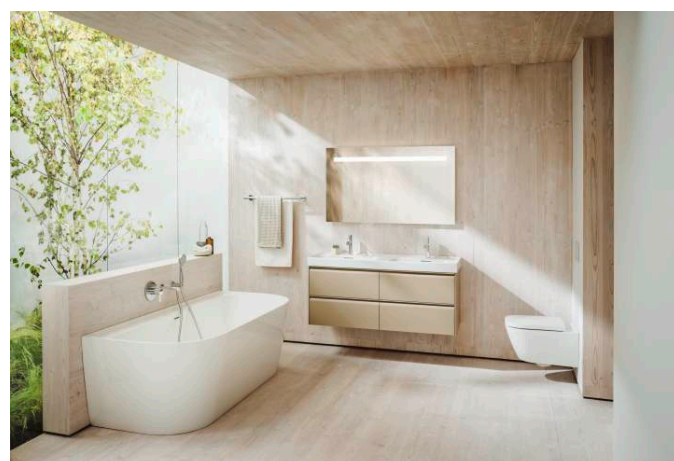

**MEDA**

Vanity unit, 4 drawers, matches washbasin  
H814112

**DIMENSIONS**

Length	1285 mm
Width	450 mm
Height	515 mm

**COLOURS AND FINISHES**

260 White Matt

Basin position : Left, Right

Closing and opening system : Soft close drawers

## MEDA

Versatile and timeless. The MEDA collection effortlessly complements any setting, from rental apartment to hotel suite, while reflecting the proven virtues of Swiss design; clarity, functionality and attention to detail. A style emblematic of Swiss designer Peter Wirz and his design firm Vetica.