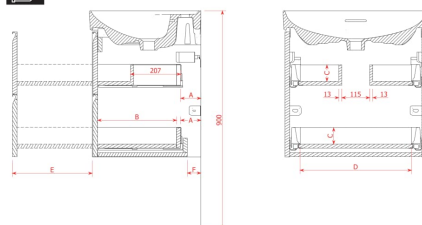

**MEDA**

Vanity unit, 4 drawers, matches washbasin  
H814112

**DIMENSIONS**

Length	1285 mm
Width	450 mm
Height	515 mm

**COLOURS AND FINISHES**

260 White Matt

Basin position : Left, Right

Closing and opening system : Soft close drawers

Commodity Code/Import Code Number for Foreign Trad : 94036090

Doors and drawers combination : 4 drawers

Furniture configuration : Drawers

Installation type : Wall-hung

Material : MDF

Net weight (kg) : 47.5

Organiser boxes : 2

**TECHNICAL DRAWINGS**

**LAUFEN**

MEDA

	"A" in mm	"B" in mm	"C" in mm	"D" in mm	"E" in mm	"F" in mm
4.2156.2	83	326	68	409	314	56
4.2157.2	83	326	68	459	314	56
4.2172.2	83	326	68	459	314	56
4.2173.2	83	326	68	459	314	56
4.2158.2	83	326	68	511	314	56
4.2159.2	83	326	68	659	314	56
4.2160.2	83	326	68	659	314	56
4.2161.2	83	326	68	659	314	56
4.2162.2	83	326	68	859	314	56
4.2174.2	83	326	68	859	314	56