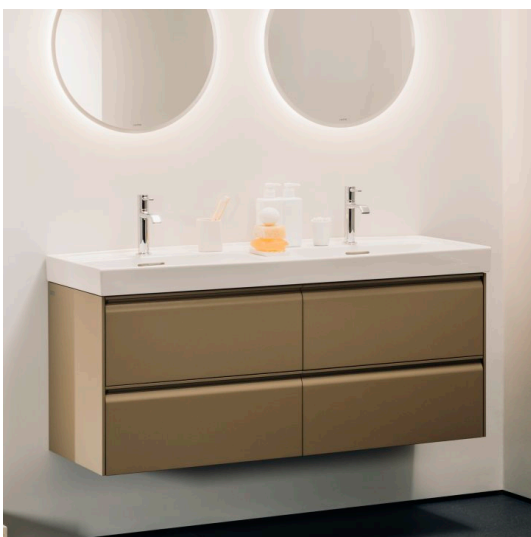

**MEDA**

Vanity unit, 4 drawers, matches washbasin  
H814112

**DIMENSIONS**

Length	1285 mm
Width	450 mm
Height	515 mm

**COLOURS AND FINISHES**

260 White Matt

Basin position : Left, Right

Closing and opening system : Soft close drawers

## MEDA

Versatile and timeless. The MEDA collection effortlessly complements any setting, from rental apartment to hotel suite, while reflecting the proven virtues of Swiss design; clarity, functionality and attention to detail. A style emblematic of Swiss designer Peter Wirz and his design firm Vetica.