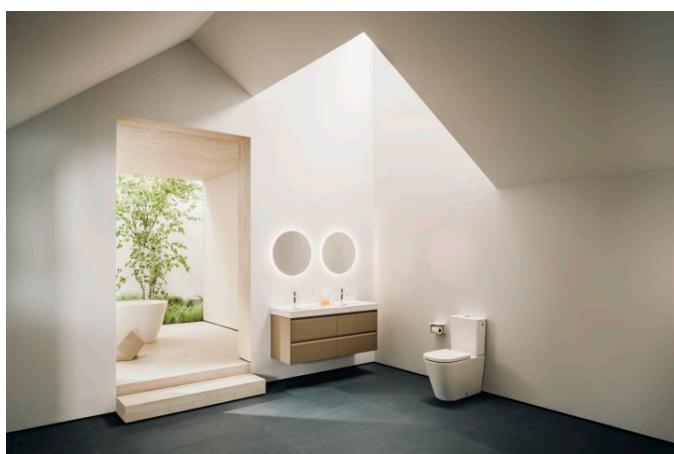

COMPATIBLE WITH

Double washbasin

H814112...1041

Double washbasin

H814112...1081

Double washbasin

H814112...1091

Double washbasin

H814112...1111

Double washbasin

H814112...1121

Towel holder

H493120...0001

Towel holder for furniture,
320 mm

H490951...0001

H8942500000001