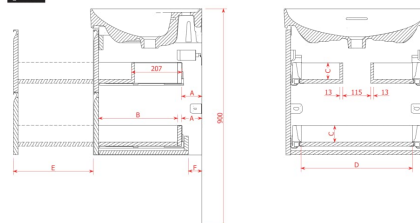

MEDA

Vanity unit, 2 drawers, matches washbasin
H817111

DIMENSIONS

| | |
|--------|--------|
| Length | 585 mm |
| Width | 450 mm |
| Height | 515 mm |

COLOURS AND FINISHES

| | |
|--------------------------|----------------|
| <input type="checkbox"/> | 260 White Matt |
|--------------------------|----------------|

Installation type : Wall-hung

Material : MDF

Net weight (kg) : 24.5

Organiser boxes : 1

TECHNICAL DRAWINGS

LAUFEN

MEDA

| | "A" in mm | "B" in mm | "C" in mm | "D" in mm | "E" in mm | "F" in mm |
|----------|-----------|-----------|-----------|-----------|-----------|-----------|
| 4.2156.2 | 83 | 326 | 68 | 409 | 314 | 56 |
| 4.2157.2 | 83 | 326 | 68 | 459 | 314 | 56 |
| 4.2172.2 | 83 | 326 | 68 | 459 | 314 | 56 |
| 4.2173.2 | 83 | 326 | 68 | 459 | 314 | 56 |
| 4.2158.2 | 83 | 326 | 68 | 511 | 314 | 56 |
| 4.2159.2 | 83 | 326 | 68 | 659 | 314 | 56 |
| 4.2160.2 | 83 | 326 | 68 | 659 | 314 | 56 |
| 4.2161.2 | 83 | 326 | 68 | 659 | 314 | 56 |
| 4.2162.2 | 83 | 326 | 68 | 859 | 314 | 56 |
| 4.2174.2 | 83 | 326 | 68 | 859 | 314 | 56 |