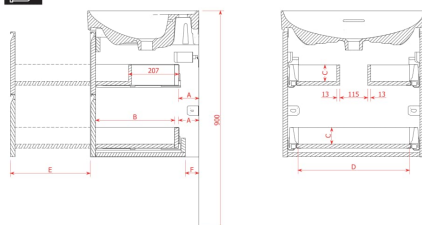

MEDA

Vanity unit, 2 drawers, matches washbasin
H817110

DIMENSIONS

| | |
|--------|---------|
| Length | 1180 mm |
| Width | 450 mm |
| Height | 515 mm |

COLOURS AND FINISHES

| | |
|--------------------------|----------------|
| <input type="checkbox"/> | 260 White Matt |
|--------------------------|----------------|

Basin position : Left

Closing and opening system : Soft close drawers

Commodity Code/Import Code Number for Foreign Trad : 94036090

Doors and drawers combination : 2 drawers

Furniture configuration : Drawers

Installation type : Wall-hung

Material : MDF

Net weight (kg) : 39

Organiser boxes : 1

TECHNICAL DRAWINGS

LAUFEN

MEDA

| | "A" in mm | "B" in mm | "C" in mm | "D" in mm | "E" in mm | "F" in mm |
|----------|-----------|-----------|-----------|-----------|-----------|-----------|
| 4.2156.2 | 83 | 326 | 68 | 409 | 314 | 56 |
| 4.2157.2 | 83 | 326 | 68 | 459 | 314 | 56 |
| 4.2172.2 | 83 | 326 | 68 | 459 | 314 | 56 |
| 4.2173.2 | 83 | 326 | 68 | 459 | 314 | 56 |
| 4.2158.2 | 83 | 326 | 68 | 511 | 314 | 56 |
| 4.2159.2 | 83 | 326 | 68 | 659 | 314 | 56 |
| 4.2160.2 | 83 | 326 | 68 | 659 | 314 | 56 |
| 4.2161.2 | 83 | 326 | 68 | 659 | 314 | 56 |
| 4.2162.2 | 83 | 326 | 68 | 859 | 314 | 56 |
| 4.2174.2 | 83 | 326 | 68 | 859 | 314 | 56 |