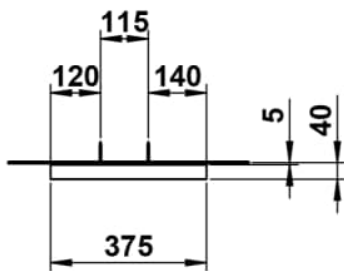

YVA

Mirror 375 mm, aluminium, indirect circumferential LED light, dimmable, 11.7 watt, luminous color 4000 Kelvin, including fixing set, LED converter, touch switch and auxiliary function

DIMENSIONS

Length	375 mm
Width	40 mm
Height	800 mm

Installation type : Wall-hung  
 Light type : LED  
 Light(s) : Integrated in the mirror  
 Mirror orientation : Vertical

Net weight (kg) : 3.5  
 Number of lights : 1  
 Shape : Rectangular

TECHNICAL DRAWINGS