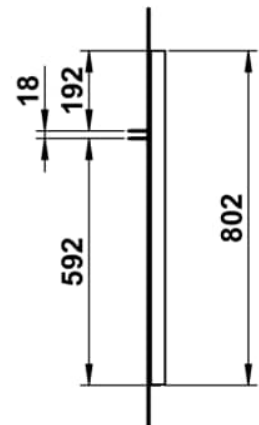

YVA

Mirror 375 mm, aluminium, indirect circumferential LED light, dimmable, 11.7 watt, luminous color 4000 Kelvin, including fixing set, LED converter, touch switch and auxiliary function

DIMENSIONS

Length	375 mm
Width	40 mm
Height	800 mm

Installation type : Wall-hung  
 Light type : LED  
 Light(s) : Integrated in the mirror  
 Mirror orientation : Vertical

Net weight (kg) : 3.5  
 Number of lights : 1  
 Shape : Rectangular

TECHNICAL DRAWINGS