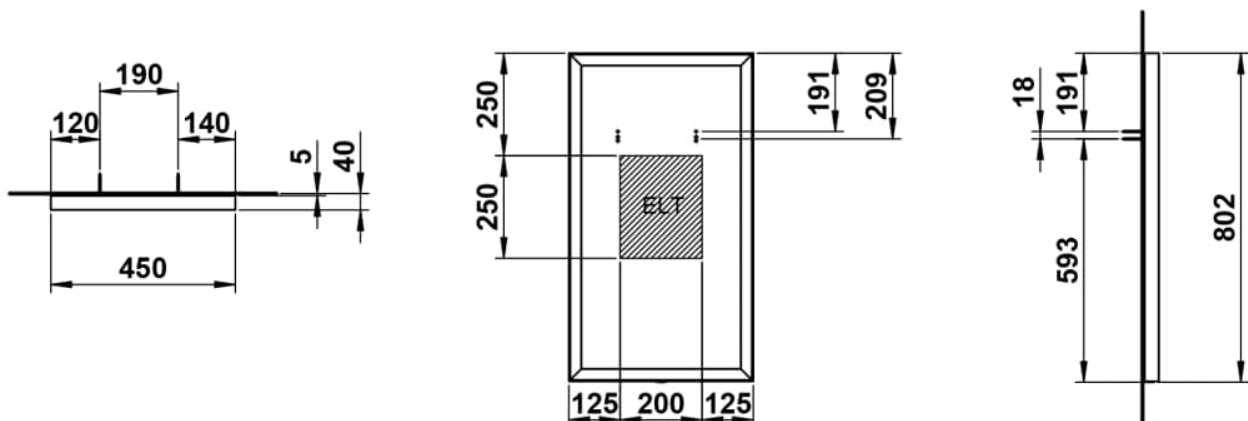

TECHNICAL DRAWINGS