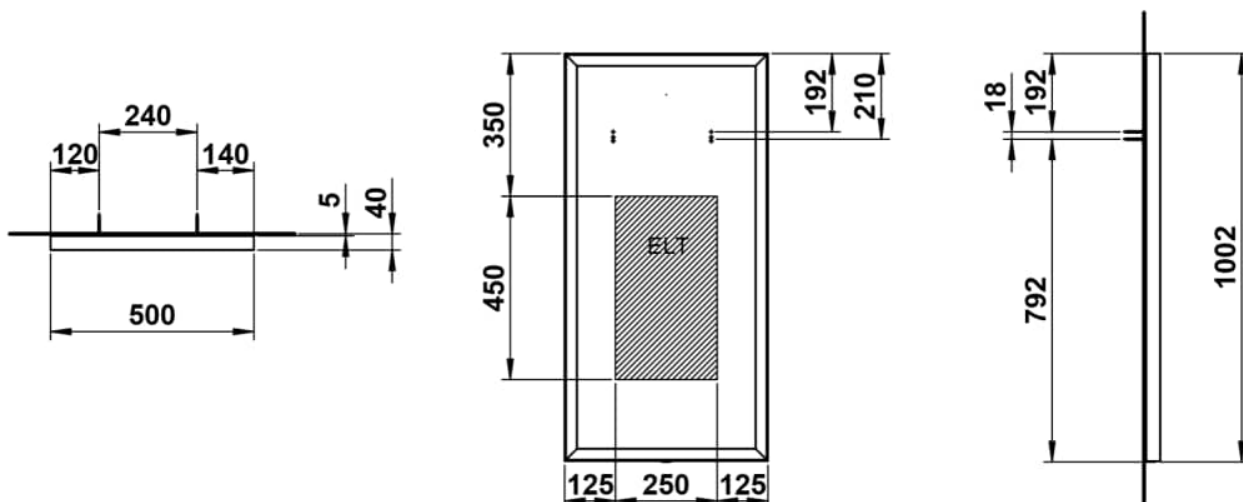

TECHNICAL DRAWINGS