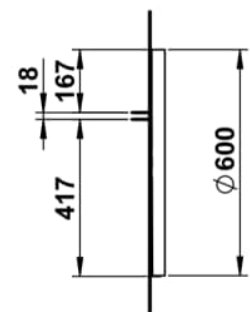

YVA

Mirror 600 mm, aluminium, indirect circumferential LED light, dimmable, 9.3 watt, luminous color 4000 Kelvin, including fixing set, LED converter, touch switch and auxiliary function

DIMENSIONS

Length	600 mm
Width	40 mm
Height	600 mm

Installation type : Wall-hung
 Light type : LED
 Light(s) : Integrated in the mirror
 Net weight (kg) : 4.8

Number of lights : 1
 Shape : Round

TECHNICAL DRAWINGS

YVA

The YVA Series Mirrors: Timeless Elegance and Clear Design Language. Whether round or rectangular, the YVA mirrors blend harmoniously into modern bathrooms, creating a gentle light atmosphere with their continuous indirect lighting. The neutral white light provides a natural radiance and emphasizes the calm clarity of the design. Their delicate silhouette lends the mirrors a floating lightness, while the invisible touch control allows for seamless adjustment of the lighting—perfect for relaxing moments as well as for the ideal start to the day. Available in matte black or matte white, the slim frame itself becomes a stylish accent. YVA is more than just a mirror—it's an atmospheric lighting element that enriches bathroom design both functionally and aesthetically.