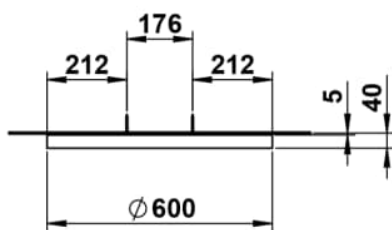

YVA

Mirror 600 mm, aluminium, indirect circumferential LED light, dimmable, 9.3 watt, luminous color 4000 Kelvin, including fixing set, LED converter, touch switch and auxiliary function

DIMENSIONS

Length	600 mm
Width	40 mm
Height	600 mm

Installation type : Wall-hung
 Light type : LED
 Light(s) : Integrated in the mirror
 Net weight (kg) : 4.8

Number of lights : 1
 Shape : Round

TECHNICAL DRAWINGS

YVA

The YVA Series Mirrors: Timeless Elegance and Clear Design Language. Whether round or rectangular, the YVA mirrors blend harmoniously into modern bathrooms, creating a gentle light atmosphere with their continuous indirect lighting. The neutral white light provides a natural radiance and emphasizes the calm clarity of the design. Their delicate silhouette lends the mirrors a floating lightness, while the invisible touch control allows for seamless adjustment of the lighting—perfect for relaxing moments as well as for the ideal start to the day. Available in matte black or matte white, the slim frame itself becomes a stylish accent. YVA is more than just a mirror—it's an atmospheric lighting element that enriches bathroom design both functionally and aesthetically.