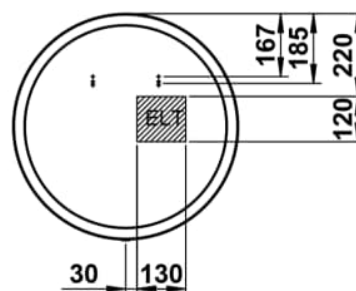

YVA

Mirror 600 mm, aluminium, indirect circumferential LED light, dimmable, 9.3 watt, luminous color 4000 Kelvin, including fixing set, LED converter, touch switch and auxiliary function

DIMENSIONS

Length	600 mm
Width	40 mm
Height	600 mm

COLOURS AND FINISHES

<input type="checkbox"/>	268 White matt
--------------------------	----------------

Ambient light position : Edge
 Ambient light type : LED
 Color Temperature : 4000K
 Frame material : Aluminium

Installation type : Wall-hung
 Light type : LED
 Light(s) : Integrated in the mirror
 Net weight (kg) : 4.8

Number of lights : 1
 Shape : Round

TECHNICAL DRAWINGS

YVA

The YVA Series Mirrors: Timeless Elegance and Clear Design Language. Whether round or rectangular, the YVA mirrors blend harmoniously into modern bathrooms, creating a gentle light atmosphere with their continuous indirect lighting. The neutral white light provides a natural radiance and emphasizes the calm clarity of the design. Their delicate silhouette lends the mirrors a floating lightness, while the invisible touch control allows for seamless adjustment of the lighting—perfect for relaxing moments as well as for the ideal start to the day. Available in matte black or matte white, the slim frame itself becomes a stylish accent. YVA is more than just a mirror—it's an atmospheric lighting element that enriches bathroom design both functionally and aesthetically.