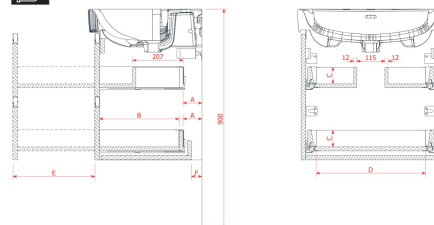

CASE

Towel holder for furniture, 270 mm

DIMENSIONS

Length 270 mm
 Width 60 mm
 Height 15 mm

COLOURS AND FINISHES

■ 104 Anodised aluminium, glossy

Commodity Code/Import Code Number for Foreign Trad : 74182000

Net weight (kg) : 0.37

TECHNICAL DRAWINGS

LAUFEN

JUNA for PRO S-X

	"A" in mm	"B" in mm	"C" in mm	"D" in mm	"E" in mm	"F" in mm
4.1147.2	77	246	68	395	236	50
4.1148.2	77	246	68	446	236	50
4.1146.2	82	326	68	395	316	55
4.1149.2	82	326	68	446	316	55
4.1150.2	82	326	68	495	316	55
4.1151.2	82	326	68	543	316	55
4.1152.2	82	326	68	695	316	55
4.1153.2	82	326	68	895	316	55
4.1154.2	82	326	68	1.042	316	55
4.1154.4	82	326	68	460	316	55
4.1155.4	82	326	68	511	316	55