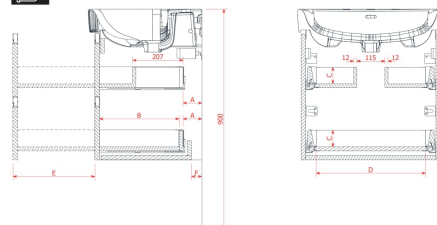

CASE

Towel holder for furniture, 320 mm

DIMENSIONS

Length 320 mm
 Width 60 mm
 Height 15 mm

COLOURS AND FINISHES

104 Anodised aluminium, glossy

Commodity Code/Import Code Number for Foreign Trad : 76169990
 Finish : Chrome

Fixing kit : Included
 Material : Metal

Net weight (kg) : 0.37
 Shape : Straight

TECHNICAL DRAWINGS

LAUFEN

JUNA for PRO S-X

	"A" in mm	"B" in mm	"C" in mm	"D" in mm	"E" in mm	"F" in mm
4.1147.2	77	246	68	395	236	50
4.1148.2	77	246	68	446	236	50
4.1146.2	82	326	68	395	316	55
4.1149.2	82	326	68	446	316	55
4.1150.2	82	326	68	495	316	55
4.1151.2	82	326	68	543	316	55
4.1152.2	82	326	68	695	316	55
4.1153.2	82	326	68	895	316	55
4.1154.2	82	326	68	1.042	316	55
4.1154.4	82	326	68	460	316	55
4.1155.4	82	326	68	511	316	55