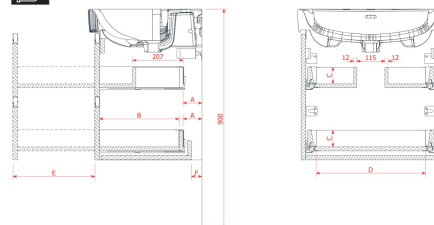

CASE

Towel holder for furniture, 400 mm

DIMENSIONS

Length 400 mm
 Width 60 mm
 Height 15 mm

COLOURS AND FINISHES

104 Anodised aluminium, glossy

Commodity Code/Import Code Number for Foreign Trad : 74182000

Net weight (kg) : 0.37

TECHNICAL DRAWINGS

LAUFEN

JUNA for PRO S-X

	"A" in mm	"B" in mm	"C" in mm	"D" in mm	"E" in mm	"F" in mm
4.1147.2	77	246	68	395	236	50
4.1148.2	77	246	68	446	236	50
4.1146.2	82	326	68	395	316	55
4.1149.2	82	326	68	446	316	55
4.1150.2	82	326	68	495	316	55
4.1151.2	82	326	68	543	316	55
4.1152.2	82	326	68	695	316	55
4.1153.2	82	326	68	895	316	55
4.1154.2	82	326	68	1.042	316	55
4.1154.4	82	326	68	460	316	55
4.1155.4	82	326	68	511	316	55