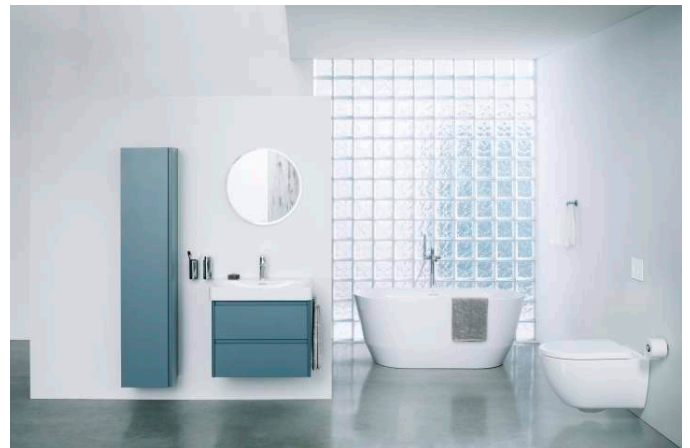

H403592112...1

Vanity unit, 2 drawers, matches vanity washbasin H810089, H818437, H810337

H403562112...1

Vanity unit, 4 drawers, matches vanity washbasin H814081

H403574112...1

LANI

Slim lines, generous storage, and a quiet presence that leaves room for the rituals of everyday life. Created with designer Toan Nguyen, LAUFEN presents a versatile furniture collection featuring considered storage options, premium details and long-lasting, sustainable design.