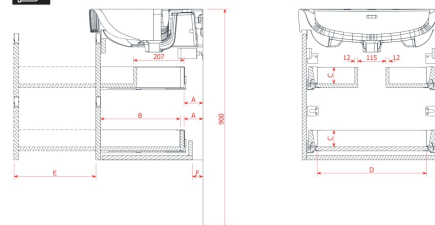

LANI

Towel holder

DIMENSIONS

Length	350 mm
Width	50 mm
Height	10 mm

COLOURS AND FINISHES

	004 Chromed
---	-------------

Commodity Code/Import Code Number for Foreign Trad : 39229000

Net weight (kg) : 0.2

TECHNICAL DRAWINGS

LAUFEN

JUNA for PRO S-X

	"A" in mm	"B" in mm	"C" in mm	"D" in mm	"E" in mm	"F" in mm
4.1147.2	77	246	68	395	236	50
4.1148.2	77	246	68	446	236	50
4.1146.2	82	326	68	395	316	55
4.1149.2	82	326	68	446	316	55
4.1150.2	82	326	68	495	316	55
4.1151.2	82	326	68	543	316	55
4.1152.2	82	326	68	695	316	55
4.1153.2	82	326	68	895	316	55
4.1154.2	82	326	68	1.042	316	55
4.1154.4	82	326	68	460	316	55
4.1155.4	82	326	68	511	316	55