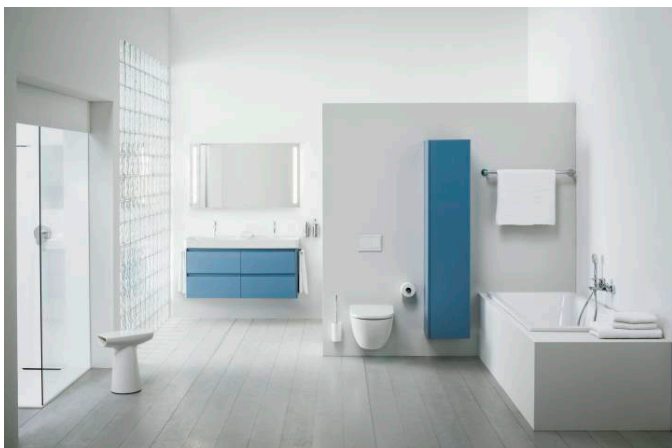

H403592112...1

Vanity unit, 2 drawers, matches vanity washbasin H810089, H818437, H810337

H403562112...1

Vanity unit, 4 drawers, matches vanity washbasin H814081

H403574112...1

LANI

Slim lines, generous storage, and a quiet presence that leaves room for the rituals of everyday life. Created with designer Toan Nguyen, LAUFEN presents a versatile furniture collection featuring considered storage options, premium details and long-lasting, sustainable design.