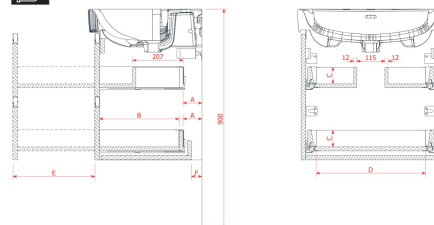

ARUN

Towel holder 300 mm

DIMENSIONS

Length	300 mm
Width	45 mm
Height	40 mm

COLOURS AND FINISHES

■	004 Chromed
---	-------------

Commodity Code/Import Code Number for Foreign Trad : 76152000

Net weight (kg) : 0.3

TECHNICAL DRAWINGS

LAUFEN

JUNA for PRO S-X

	"A" in mm	"B" in mm	"C" in mm	"D" in mm	"E" in mm	"F" in mm
4.1147.2	77	246	68	395	236	50
4.1148.2	77	246	68	446	236	50
4.1146.2	82	326	68	395	316	55
4.1149.2	82	326	68	446	316	55
4.1150.2	82	326	68	495	316	55
4.1151.2	82	326	68	543	316	55
4.1152.2	82	326	68	695	316	55
4.1153.2	82	326	68	895	316	55
4.1154.2	82	326	68	1.042	316	55
4.1154.4	82	326	68	460	316	55
4.1155.4	82	326	68	511	316	55