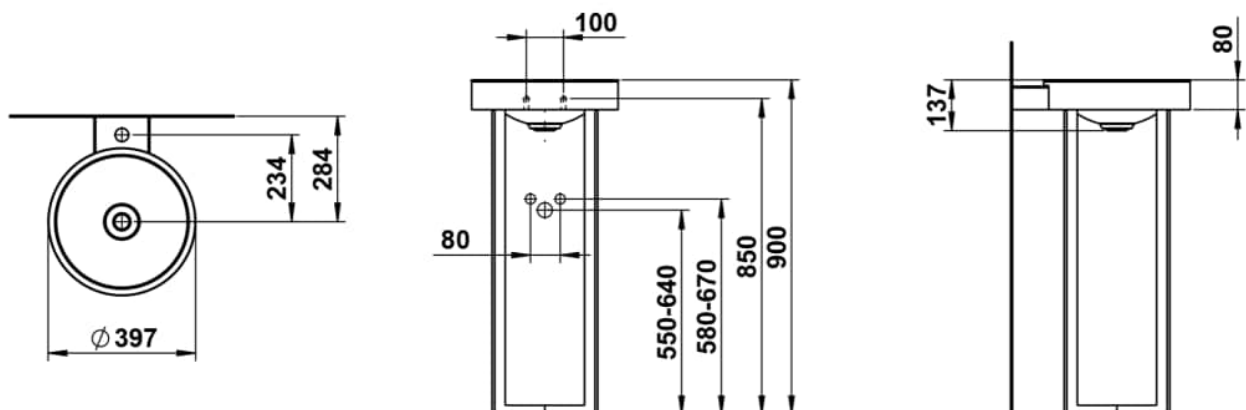

XCROSS

Floorstanding washbasin, with wall connection, made of Vitreon Steel, with tap bank, with one tap hole, centered, without overflow, including fixing set, drain valve

DIMENSIONS

Length	397 mm
Width	482 mm
Height	900 mm

COLOURS AND FINISHES

■ 716 Black matt

#option

111 - one tap hole, without overflow

Back glazed

Bowl length (mm) : 397

Bowl position : Central

Bowl width (mm) : 482

Plug and Waste : Included

Shape : Round

Taphole configuration : No tapholes

Trap : Not included

Waste : Included

Weight (Kg) : 18.7

Without overflow

TECHNICAL DRAWINGS

XCROSS

XCROSS – A Design Icon Balancing Expression and Function. The striking cross-shaped frame of matte black steel supports the glazed white basin with understated elegance, making the space truly shine. The contrasting bicolor look draws all eyes and brings elegant clarity even to the most compact rooms. Here, visual strength and subtle refinement merge into a design that impresses with both lightness and presence. What makes XCROSS truly special is its precise craftsmanship. Every detail—the basin and the frame, connected by an almost invisible 1 mm narrow joint—is a testament to the highest level of artisanal skill. It is this attention to detail that gives the design its unmistakable soul.