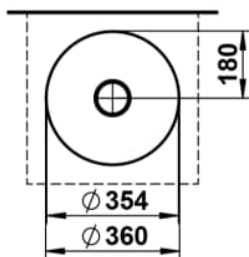

AQUA AND TERRA

Washbasin bowl, made of Vitreon Steel, without tap bank, without tap hole, without overflow, including fixing set, drain valve

DIMENSIONS

Length	360 mm
Width	360 mm
Height	137 mm

COLOURS AND FINISHES

Shape : Round

Taphole configuration : No tapholes

Trap : Not included

Waste : Included

Weight (Kg) : 3.3

Without overflow

TECHNICAL DRAWINGS

COMPATIBLE WITH

Countertop 800, with center cut-out, 80 mm thick, incl. 2 mounting brackets

H419101151...1

Countertop 800, with center cut-out, 80 mm thick, with tap cut-out, incl. 2 mounting brackets

H419105151...1

Countertop 1000, with center cut-out, 80 mm thick, incl. 2 mounting brackets