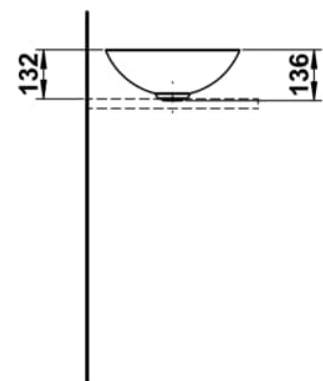

AQUA AND TERRA

Washbasin bowl, made of Vitreon Steel, without tap bank, without tap hole, without overflow, including fixing set, drain valve

DIMENSIONS

Length	360 mm
Width	360 mm
Height	137 mm

COLOURS AND FINISHES

Shape : Round

Taphole configuration : No tapholes

Trap : Not included

Waste : Included

Weight (Kg) : 3.3

Without overflow

TECHNICAL DRAWINGS

COMPATIBLE WITH

Countertop 800, with center cut-out, 80 mm thick, incl. 2 mounting brackets

H419101151...1

Countertop 800, with center cut-out, 80 mm thick, with tap cut-out, incl. 2 mounting brackets

H419105151...1

Countertop 1000, with center cut-out, 80 mm thick, incl. 2 mounting brackets