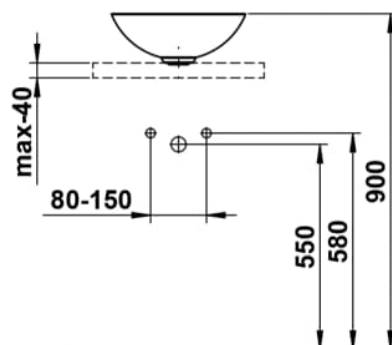

AQUA AND TERRA

Washbasin bowl, made of Vitreon Steel, without tap bank, without tap hole, without overflow, including fixing set, drain valve

DIMENSIONS

Length	360 mm
Width	360 mm
Height	137 mm

COLOURS AND FINISHES

Fixing kit : Included

Glazed base

Installation type : Bowl / On countertop

Internal Shape : Round

Material : Vitreon Steel

Net weight (kg) : 3.7

Overflow type : Standard

Plug and Waste : Included

Shape : Round

Taphole configuration : No tapholes

Trap : Not included

Waste : Included

Weight (Kg) : 3.3

Without overflow

TECHNICAL DRAWINGS

COMPATIBLE WITH

Countertop 800, with center cut-out, 80 mm thick, incl. 2 mounting brackets

H419101151...1

Countertop 800, with center cut-out, 80 mm thick, with tap cut-out, incl. 2 mounting brackets

H419105151...1

Countertop 1000, with center cut-out, 80 mm thick, incl. 2 mounting brackets