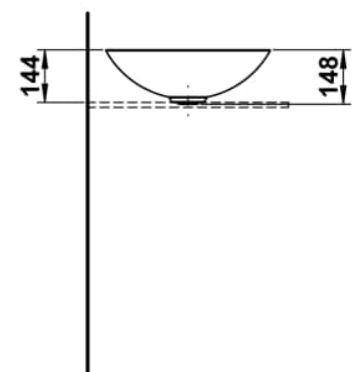

AQUA AND TERRA

Washbasin bowl, made of Vitreon Steel, without tap bank, without tap hole, without overflow, including fixing set, drain valve

DIMENSIONS

Length	450 mm
Width	450 mm
Height	149 mm

COLOURS AND FINISHES

Shape : Round

Taphole configuration : No tapholes

Trap : Not included

Waste : Included

Weight (Kg) : 4.5

Without overflow

TECHNICAL DRAWINGS

COMPATIBLE WITH

Countertop 800, with center cut-out, 80 mm thick, incl. 2 mounting brackets

H419101151...1

Countertop 800, with center cut-out, 80 mm thick, with tap cut-out, incl. 2 mounting brackets

H419105151...1

Countertop 1000, with center cut-out, 80 mm thick, incl. 2 mounting brackets