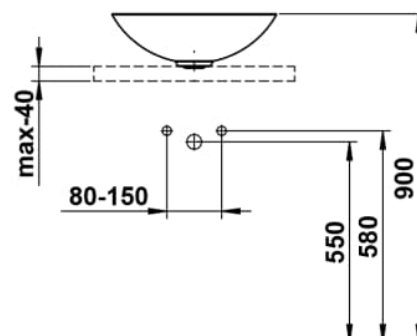

AQUA AND TERRA

Washbasin bowl, made of Vitreon Steel, without tap bank, without tap hole, without overflow, including fixing set, drain valve

DIMENSIONS

Length	450 mm
Width	450 mm
Height	149 mm

COLOURS AND FINISHES

Fixing kit : Included

Glazed base

Installation type : Bowl / On countertop

Internal Shape : Round

Material : Vitreon Steel

Net weight (kg) : 5.2

Overflow type : Standard

Plug and Waste : Included

Shape : Round

Taphole configuration : No tapholes

Trap : Not included

Waste : Included

Weight (Kg) : 4.5

Without overflow

TECHNICAL DRAWINGS

COMPATIBLE WITH

Countertop 800, with center cut-out, 80 mm thick, incl. 2 mounting brackets

H419101151...1

Countertop 800, with center cut-out, 80 mm thick, with tap cut-out, incl. 2 mounting brackets

H419105151...1

Countertop 1000, with center cut-out, 80 mm thick, incl. 2 mounting brackets