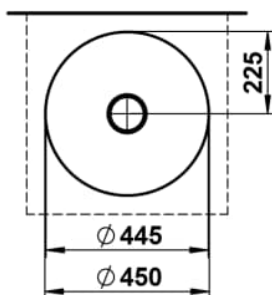

AQUA AND TERRA

Washbasin bowl, made of Vitreon Steel, without tap bank, without tap hole, without overflow, including fixing set, drain valve

DIMENSIONS

Length	450 mm
Width	450 mm
Height	149 mm

COLOURS AND FINISHES

□ 000 White

#option

112 - without tap hole, without overflow

Back glazed

Bowl length (mm) : 450

Bowl position : Central

Bowl width (mm) : 450

Commodity Code/Import Code Number for Foreign Trad : 73249000

Shape : Round

Taphole configuration : No tapholes

Trap : Not included

Waste : Included

Weight (Kg) : 4.5

Without overflow

TECHNICAL DRAWINGS

COMPATIBLE WITH

Countertop 800, with center cut-out, 80 mm thick, incl. 2 mounting brackets

H419101151...1

Countertop 800, with center cut-out, 80 mm thick, with tap cut-out, incl. 2 mounting brackets

H419105151...1

Countertop 1000, with center cut-out, 80 mm thick, incl. 2 mounting brackets