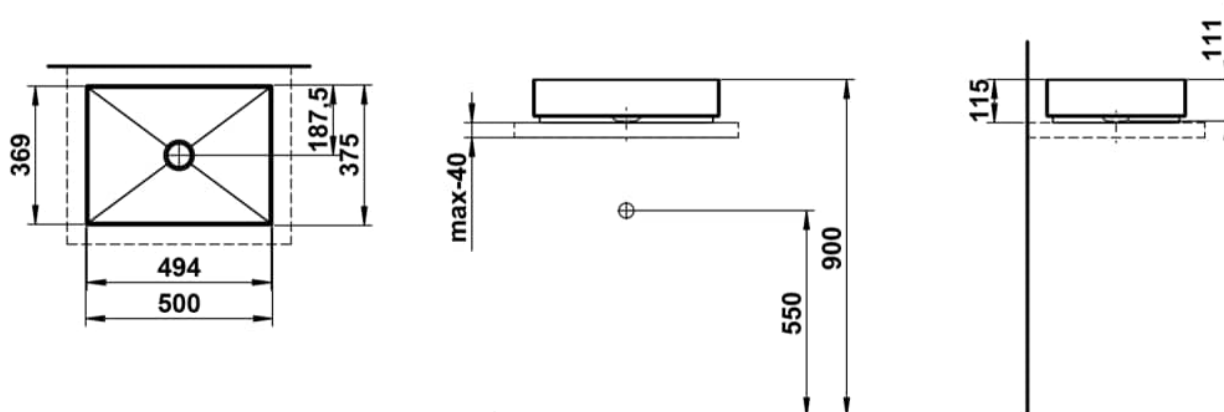

METAPHOR

Washbasin bowl, made of Vitreon Steel, without tap bank, without tap hole, without overflow, including fixing set, drain valve, black spacer frame

DIMENSIONS

Length	500 mm
Width	375 mm
Height	115 mm

COLOURS AND FINISHES

□ 000 White

#option

112 - without tap hole, without overflow

Back glazed

Bowl length (mm) : 500

Bowl position : Central

Bowl width (mm) : 375

Commodity Code/Import Code Number for Foreign Trad : 73241000

Fixing kit : Included

Glazed base

Installation type : Bowl / On countertop

Internal Shape : Rectangular

Material : Vitreon Steel

Net weight (kg) : 10.5

Overflow type : Standard

Plug and Waste : Not included

Shape : Rectangular

Taphole configuration : No tapholes

Trap : Not included

Waste : Not included

Weight (Kg) : 9

Without overflow

TECHNICAL DRAWINGS