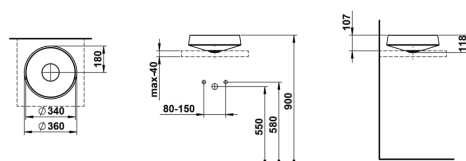

NIB

Washbasin bowl, made of Vitreon Steel, without tap bank, without tap hole, without overflow, including fixing set, drain valve

DIMENSIONS

Length	360 mm
Width	360 mm
Height	118 mm

COLOURS AND FINISHES

<input type="checkbox"/>	000 White
--------------------------	-----------

Glazed base

Installation type : Bowl / On countertop

Internal Shape : Round

Material : Vitreon Steel

Net weight (kg) : 4.1

Overflow type : Standard

Plug and Waste : Included

Shape : Round

Taphole configuration : No tapholes

Trap : Not included

Waste : Included

Weight (Kg) : 4.6

Without overflow

TECHNICAL DRAWINGS

COMPATIBLE WITH

Countertop 800, with center cut-out, 80 mm thick, incl. 2 mounting brackets