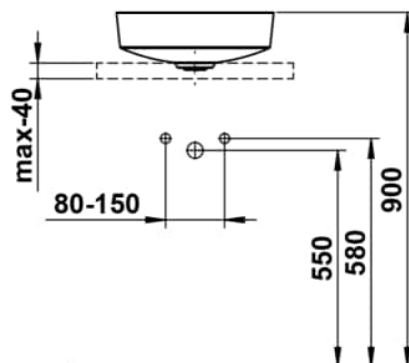

RIVO

Bowl washbasin, stainless steel with PVD coating, without tap bank, without tap hole, without overflow, including fixing set, drain valve round, 400 x 400

DIMENSIONS

Length	400 mm
Width	400 mm
Height	147 mm

COLOURS AND FINISHES

 153 Copper brushed
--

Back glazed

Bowl length (mm) : 400

Bowl position : Central

Bowl width (mm) : 400

Commodity Code/Import Code Number for Foreign Trad : 73241000

Fixing kit : Included

Glazed base

Installation type : Bowl / On countertop

Internal Shape : Round

Material : Stainless steel PVD

Net weight (kg) : 5.2

Overflow type : Standard

Plug and Waste : Included

Trap : Not included

Waste : Included

Weight (Kg) : 0

Without overflow

TECHNICAL DRAWINGS

COMPATIBLE WITH

Countertop 800, with center cut-out, 80 mm thick, incl. 2 mounting brackets

H419101151...1

Countertop 800, with center cut-out, 80 mm thick, with tap cut-out, incl. 2 mounting brackets