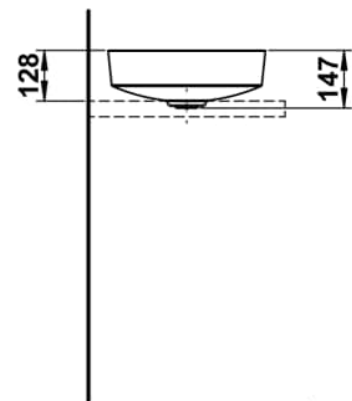

RIVO

Bowl washbasin, stainless steel with PVD coating, without tap bank, without tap hole, without overflow, including fixing set, drain valve round, 400 x 400

DIMENSIONS

Length	400 mm
Width	400 mm
Height	147 mm

COLOURS AND FINISHES

 153 Copper brushed
--

Back glazed

Bowl length (mm) : 400

Bowl position : Central

Bowl width (mm) : 400

Commodity Code/Import Code Number for Foreign Trad : 73241000

Fixing kit : Included

Glazed base

Installation type : Bowl / On countertop

Internal Shape : Round

Material : Stainless steel PVD

Net weight (kg) : 5.2

Overflow type : Standard

Plug and Waste : Included

Trap : Not included

Waste : Included

Weight (Kg) : 0

Without overflow

TECHNICAL DRAWINGS

COMPATIBLE WITH

Countertop 800, with center cut-out, 80 mm thick, incl. 2 mounting brackets

H419101151...1

Countertop 800, with center cut-out, 80 mm thick, with tap cut-out, incl. 2 mounting brackets