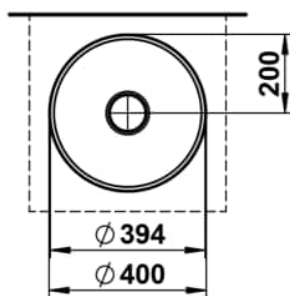

RIVO

Bowl washbasin, stainless steel with PVD coating, without tap bank, without tap hole, without overflow, including fixing set, drain valve round, 400 x 400

DIMENSIONS

Length	400 mm
Width	400 mm
Height	147 mm

COLOURS AND FINISHES

 153 Copper brushed
--

Back glazed

Bowl length (mm) : 400

Bowl position : Central

Bowl width (mm) : 400

Commodity Code/Import Code Number for Foreign Trad : 73241000

Fixing kit : Included

Glazed base

Installation type : Bowl / On countertop

Internal Shape : Round

Material : Stainless steel PVD

Net weight (kg) : 5.2

Overflow type : Standard

Plug and Waste : Included

Trap : Not included

Waste : Included

Weight (Kg) : 0

Without overflow

TECHNICAL DRAWINGS

COMPATIBLE WITH

Countertop 800, with center cut-out, 80 mm thick, incl. 2 mounting brackets

H419101151...1

Countertop 800, with center cut-out, 80 mm thick, with tap cut-out, incl. 2 mounting brackets