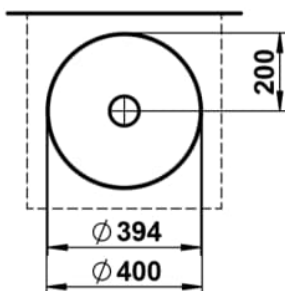

TRICOLOR

Washbasin bowl, made of Vitreon Steel, without tap bank, without tap hole, without overflow, including fixing set, drain valve

DIMENSIONS

Length	400 mm
Width	400 mm
Height	114 mm

COLOURS AND FINISHES

Shape : Round

Taphole configuration : No tapholes

Trap : Not included

Waste : Included

Weight (Kg) : 6.6

Without overflow

TECHNICAL DRAWINGS

COMPATIBLE WITH

Countertop 800, with center cut-out, 80 mm thick, incl. 2 mounting brackets

H419101151...1

Countertop 800, with center cut-out, 80 mm thick, with tap cut-out, incl. 2 mounting brackets

H419105151...1

Countertop 1000, with center cut-out, 80 mm thick, incl. 2 mounting brackets

Countertop 1200, with cut-out left, 80 mm thick, incl. 2 mounting brackets

H419122151...1

Countertop 1200, with cut-out right, 80 mm thick, incl. 2 mounting brackets

H419123151...1

Countertop 1200, with cut-out left and right, 80 mm thick, incl. 2 mounting brackets