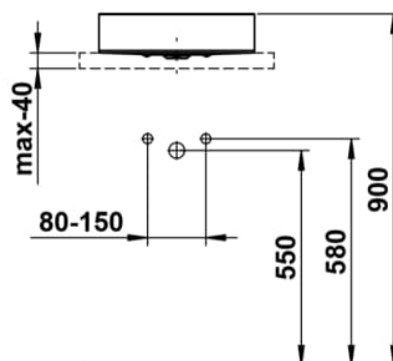

TRICOLOR

Washbasin bowl, made of Vitreon Steel, without tap bank, without tap hole, without overflow, including fixing set, drain valve

DIMENSIONS

Length	400 mm
Width	400 mm
Height	114 mm

COLOURS AND FINISHES

■ T97 Petrol

#option

112 - without tap hole, without overflow

Back glazed

Bowl length (mm) : 400

Bowl position : Central

Bowl width (mm) : 400

Commodity Code/Import Code Number for Foreign Trad : 73241000

Shape : Round

Taphole configuration : No tapholes

Trap : Not included

Waste : Included

Weight (Kg) : 6.6

Without overflow

TECHNICAL DRAWINGS

COMPATIBLE WITH

Countertop 800, with center cut-out, 80 mm thick, incl. 2 mounting brackets

H419101151...1

Countertop 800, with center cut-out, 80 mm thick, with tap cut-out, incl. 2 mounting brackets

H419105151...1

Countertop 1000, with center cut-out, 80 mm thick, incl. 2 mounting brackets