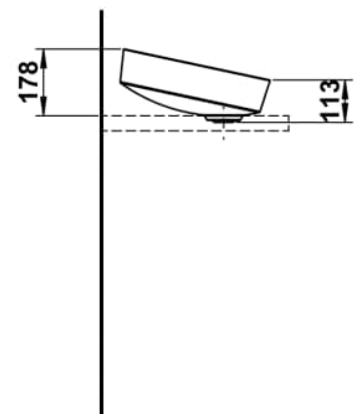

TENDO

Washbasin bowl, made of Vitreon Steel, without tap bank, without tap hole, without overflow, including fixing set, drain valve

DIMENSIONS

Length	400 mm
Width	400 mm
Height	195 mm

COLOURS AND FINISHES

Shape : Round

Taphole configuration : No tapholes

Trap : Not included

Waste : Included

Weight (Kg) : 5.5

Without overflow

TECHNICAL DRAWINGS

COMPATIBLE WITH

Countertop 800, with center cut-out, 80 mm thick, incl. 2 mounting brackets

H419101151...1

Countertop 800, with center cut-out, 80 mm thick, with tap cut-out, incl. 2 mounting brackets

H419105151...1

Countertop 1000, with center cut-out, 80 mm thick, incl. 2 mounting brackets