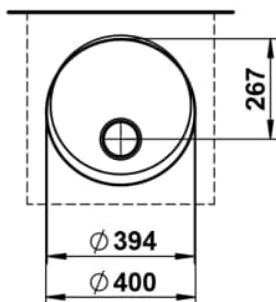

TENDO

Washbasin bowl, made of Vitreon Steel, without tap bank, without tap hole, without overflow, including fixing set, drain valve

DIMENSIONS

Length	400 mm
Width	400 mm
Height	195 mm

COLOURS AND FINISHES

Shape : Round

Taphole configuration : No tapholes

Trap : Not included

Waste : Included

Weight (Kg) : 5.5

Without overflow

TECHNICAL DRAWINGS

COMPATIBLE WITH

Countertop 800, with center cut-out, 80 mm thick, incl. 2 mounting brackets

H419101151...1

Countertop 800, with center cut-out, 80 mm thick, with tap cut-out, incl. 2 mounting brackets

H419105151...1

Countertop 1000, with center cut-out, 80 mm thick, incl. 2 mounting brackets

Countertop 1200, with cut-out left, 80 mm thick, incl. 2 mounting brackets

H419122151...1

Countertop 1200, with cut-out right, 80 mm thick, incl. 2 mounting brackets

H419123151...1

Countertop 1200, with cut-out left and right, 80 mm thick, incl. 2 mounting brackets