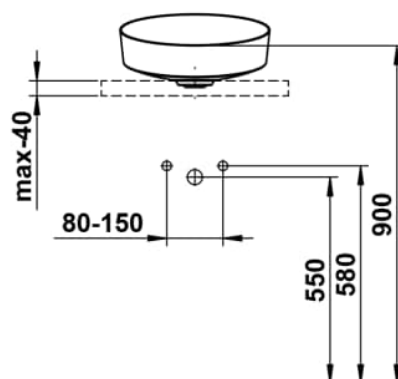

TENDO

Washbasin bowl, made of Vitreon Steel, without tap bank, without tap hole, without overflow, including fixing set, drain valve

DIMENSIONS

Length	400 mm
Width	400 mm
Height	195 mm

COLOURS AND FINISHES

Fixing kit : Included

Glazed base

Installation type : Bowl / On countertop

Internal Shape : Round

Material : Vitreon Steel

Net weight (kg) : 5.7

Overflow type : Standard

Plug and Waste : Included

Shape : Round

Taphole configuration : No tapholes

Trap : Not included

Waste : Included

Weight (Kg) : 5.5

Without overflow

TECHNICAL DRAWINGS

COMPATIBLE WITH

Countertop 800, with center cut-out, 80 mm thick, incl. 2 mounting brackets

H419101151...1

Countertop 800, with center cut-out, 80 mm thick, with tap cut-out, incl. 2 mounting brackets

H419105151...1

Countertop 1000, with center cut-out, 80 mm thick, incl. 2 mounting brackets