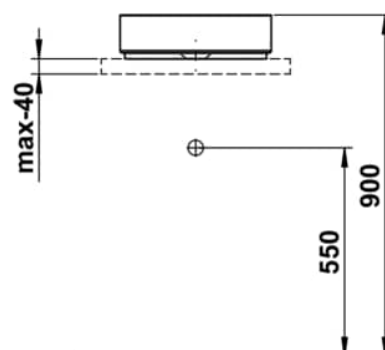

UNISONO

Washbasin bowl, made of Vitreon Steel, without tap bank, without tap hole, without overflow, including fixing set, drain valve, black spacer ring

DIMENSIONS

Length	400 mm
Width	400 mm
Height	116 mm

Overflow type : Standard

Plug and Waste : Not included

Shape : Round

Taphole configuration : No tapholes

Trap : Not included

Waste : Not included

Weight (Kg) : 5.7

Without overflow

TECHNICAL DRAWINGS

COMPATIBLE WITH

Countertop 800, with center cut-out, 80 mm thick, incl. 2 mounting brackets

H419101151...1

Countertop 800, with center cut-out, 80 mm thick, with tap cut-out, incl. 2 mounting brackets