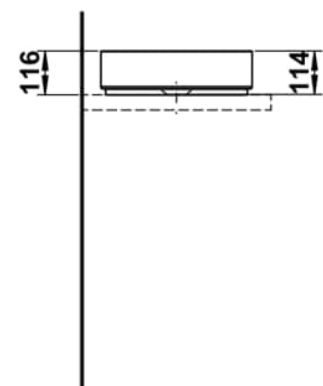

UNISONO

Washbasin bowl, made of Vitreon Steel, without tap bank, without tap hole, without overflow, including fixing set, drain valve, black spacer ring

DIMENSIONS

Length	400 mm
Width	400 mm
Height	116 mm

Overflow type : Standard

Plug and Waste : Not included

Shape : Round

Taphole configuration : No tapholes

Trap : Not included

Waste : Not included

Weight (Kg) : 5.7

Without overflow

TECHNICAL DRAWINGS

COMPATIBLE WITH

Countertop 800, with center cut-out, 80 mm thick, incl. 2 mounting brackets

H419101151...1

Countertop 800, with center cut-out, 80 mm thick, with tap cut-out, incl. 2 mounting brackets