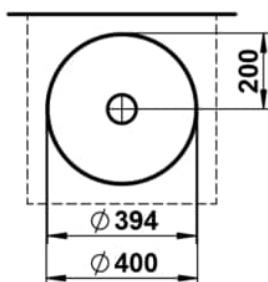

UNISONO

Washbasin bowl, made of Vitreon Steel, without tap bank, without tap hole, without overflow, including fixing set, drain valve, black spacer ring

DIMENSIONS

Length	400 mm
Width	400 mm
Height	116 mm

COLOURS AND FINISHES

□ 000 White

#option

112 - without tap hole, without overflow

Back glazed

Bowl length (mm) : 400

Bowl position : Central

Bowl width (mm) : 400

Overflow type : Standard

Plug and Waste : Not included

Shape : Round

Taphole configuration : No tapholes

Trap : Not included

Waste : Not included

Weight (Kg) : 5.7

Without overflow

TECHNICAL DRAWINGS

COMPATIBLE WITH

Countertop 800, with center cut-out, 80 mm thick, incl. 2 mounting brackets

H419101151...1

Countertop 800, with center cut-out, 80 mm thick, with tap cut-out, incl. 2 mounting brackets