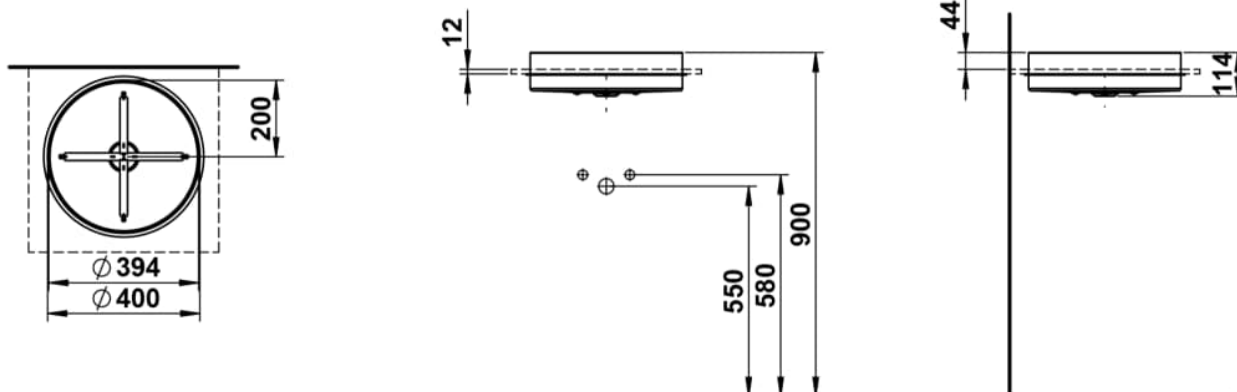

TECHNICAL DRAWINGS