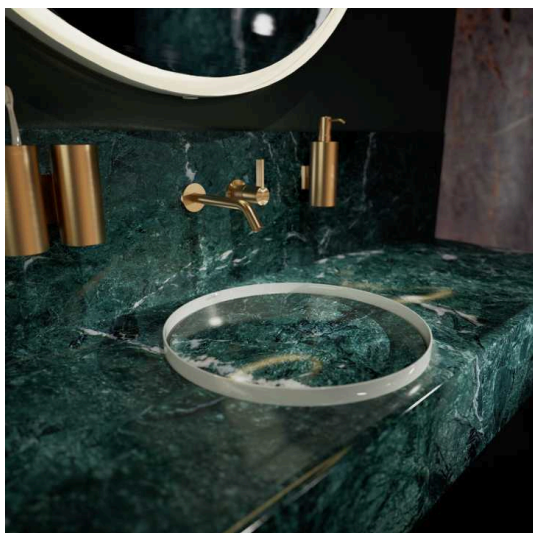

H418147151...1

Drawer element 1600, 2 drawers, with cut-out left and right, glass top with tap cut-out

H418149151...1

IN & OUT

IN&OUT is a wash area that creates spaces where the bathroom is not just a retreat but a statement of attitude. With an aesthetic balance between a recessed and a countertop basin, IN&OUT redefines the wash area. The washbasin neither sits fully recessed nor high on the surface but seems to float in spatial equilibrium—perfect for those who appreciate both sophistication and functionality. IN&OUT suits a variety of spatial concepts—whether a residential bathroom, guest restroom, or upscale wellness area. Its clean lines allow for individual integration into different countertop designs, ideal for concepts that don't just decorate but define.