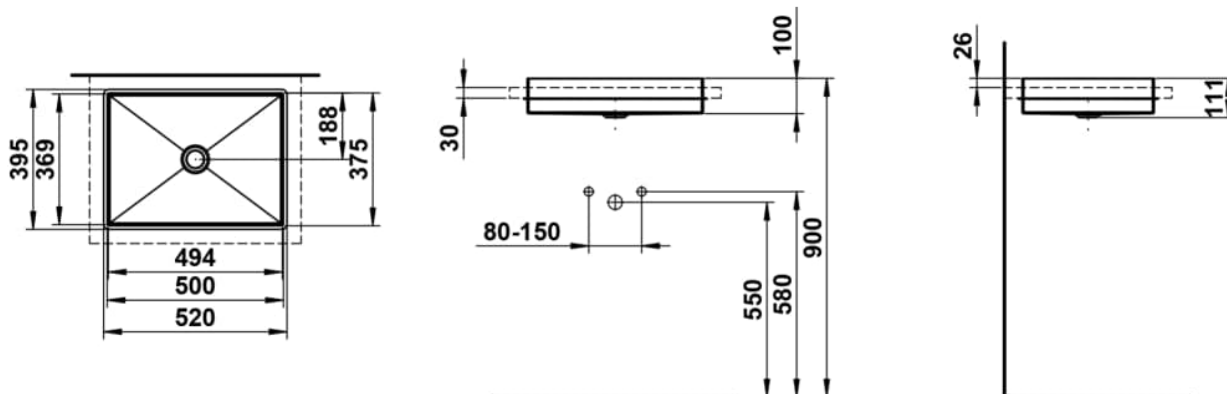

METAPHOR

Drop-in washbasin, made of Vitreon Steel, without tap bank, without tap hole, without overflow, including fixing set

DIMENSIONS

Length	500 mm
Width	375 mm
Height	111 mm

COLOURS AND FINISHES

000 White

#option

112 - without tap hole, without overflow

Back glazed

Bowl length (mm) : 500

Bowl position : Central

Bowl width (mm) : 375

Commodity Code/Import Code Number for Foreign Trad : 73249000

Fixing kit : Included

Glazed base

Installation type : Drop-in / Countertop

Internal Shape : Rectangular

Material : Vitreon Steel

Net weight (kg) : 10.4

Overflow type : Standard

Plug and Waste : Included

Shape : Rectangular

Taphole configuration : No tapholes

Trap : Not included

Waste : Included

Weight (Kg) : 9.6

Without overflow

TECHNICAL DRAWINGS

METAPHOR

METAPHOR is a basin that redefines the space through its shape. Rectangular, clear, and precise, it radiates unmistakable elegance. The slim radii give it a delicate, almost sculptural lightness, making the design both modern and subtle. Despite its generous dimensions, METAPHOR remains light and unobtrusive. It doesn't dominate but harmoniously integrates into the room while offering exceptional spaciousness. Every line and transition is deliberately chosen to make the basin a masterpiece of reduction. The rectangular form stands for clarity and structure, while the gentle curves provide a soft, pleasant touch. METAPHOR: a washbasin that convinces with its clarity and lightness without overwhelming. A design that doesn't demand attention but impresses through simplicity and sophistication.