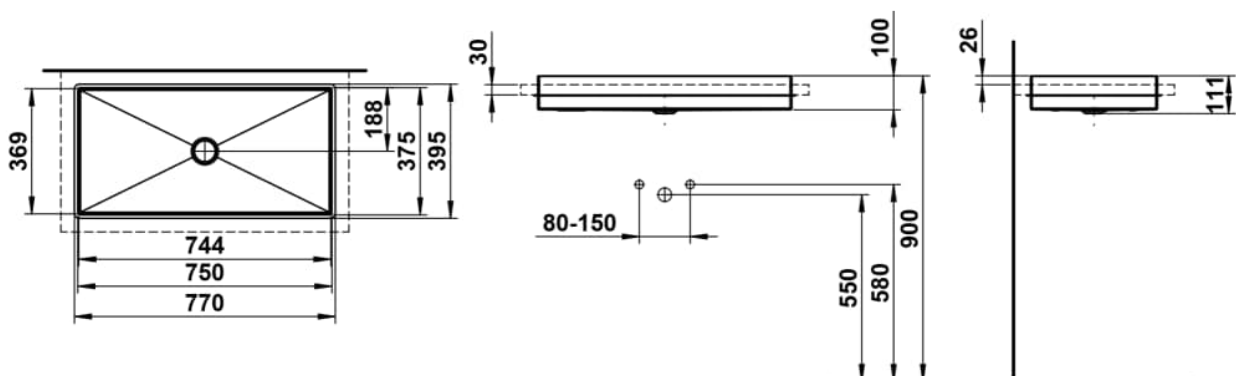

METAPHOR

Drop-in washbasin, made of Vitreon Steel, without tap bank, without tap hole, without overflow, including fixing set

DIMENSIONS

Length	750 mm
Width	375 mm
Height	111 mm

COLOURS AND FINISHES

□ 000 White

#option

112 - without tap hole, without overflow

Back glazed

Bowl length (mm) : 750

Bowl position : Central

Bowl width (mm) : 375

Commodity Code/Import Code Number for Foreign Trad : 73249000

Fixing kit : Included

Glazed base

Installation type : Drop-in / Countertop

Internal Shape : Rectangular

Material : Vitreon Steel

Net weight (kg) : 13.3

Overflow type : Standard

Plug and Waste : Included

Shape : Rectangular

Taphole configuration : No tapholes

Trap : Not included

Waste : Included

Weight (Kg) : 13.2

Without overflow

TECHNICAL DRAWINGS

METAPHOR

METAPHOR is a basin that redefines the space through its shape. Rectangular, clear, and precise, it radiates unmistakable elegance. The slim radii give it a delicate, almost sculptural lightness, making the design both modern and subtle. Despite its generous dimensions, METAPHOR remains light and unobtrusive. It doesn't dominate but harmoniously integrates into the room while offering exceptional spaciousness. Every line and transition is deliberately chosen to make the basin a masterpiece of reduction. The rectangular form stands for clarity and structure, while the gentle curves provide a soft, pleasant touch. METAPHOR: a washbasin that convinces with its clarity and lightness without overwhelming. A design that doesn't demand attention but impresses through simplicity and sophistication.