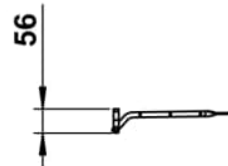

CLASSICS

Aluminium grid, aluminium

DIMENSIONS

Length	520 mm
Width	285 mm
Height	55 mm

COLOURS AND FINISHES

■ 105 Anodised aluminium

#option

000 - standard option

Commodity Code/Import Code Number for Foreign Trad : 73249000

Net weight (kg) : 0.2

TECHNICAL DRAWINGS

CLASSICS

The washbasins of the CLASSICS series combine iconic design with an emotional depth that shapes the space—clear, authentic, unmistakable. Every detail reflects a clear design intention: restrained, yet full of character. Reduced depths, precisely defined geometries, and finely proportioned basins made of glazed steel create a sense of visual calm—even in compact spaces.