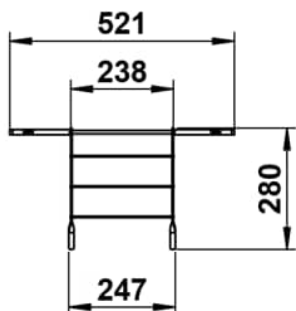

CLASSICS

Aluminium grid, aluminium

DIMENSIONS

Length	520 mm
Width	285 mm
Height	55 mm

COLOURS AND FINISHES

■ 105 Anodised aluminium

#option

000 - standard option

Commodity Code/Import Code Number for Foreign Trad : 73249000

Net weight (kg) : 0.2

TECHNICAL DRAWINGS

CLASSICS

The washbasins of the CLASSICS series combine iconic design with an emotional depth that shapes the space—clear, authentic, unmistakable. Every detail reflects a clear design intention: restrained, yet full of character. Reduced depths, precisely defined geometries, and finely proportioned basins made of glazed steel create a sense of visual calm—even in compact spaces.