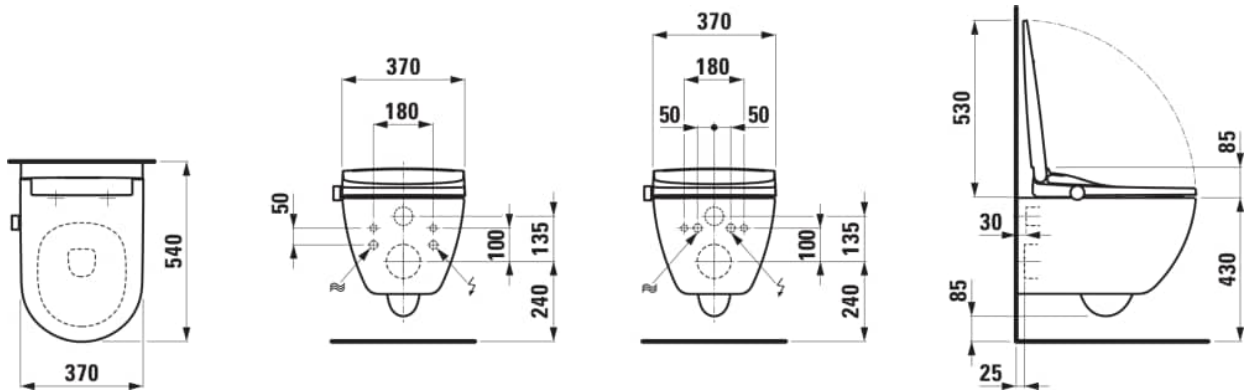

TECHNICAL DRAWINGS