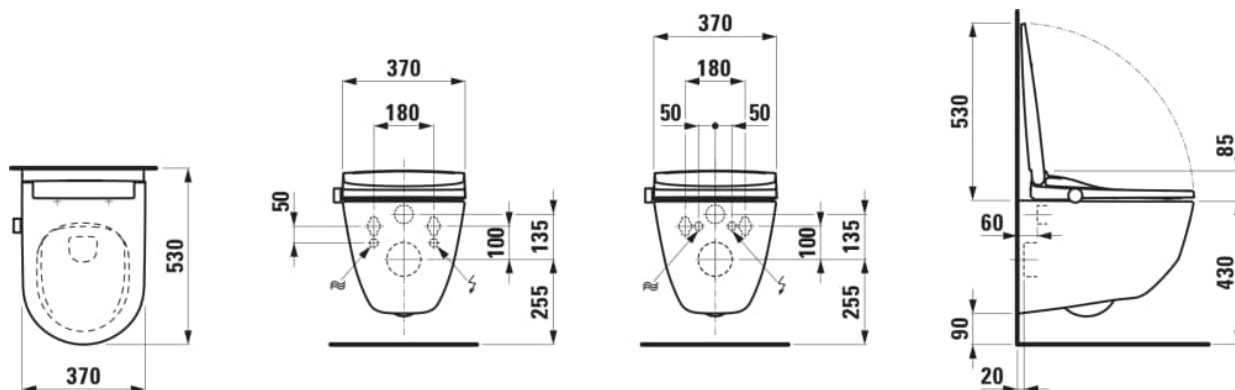

Length	530 mm
Width	370 mm
Height	425 mm

COLOURS AND FINISHES

000 White

#option

S00 - 2 holes in the top flat part of toilet pan for connection of water and power supply, left and right, for SIT seat

Average water consumption (L.) : 3.38

Silent mode

Smart Toilet type : Cleanet Sit

Soft close system

Water Inlet System : Back Inlet

Water cleaning

Water intensity control

Water temperature control

TECHNICAL DRAWINGS

COMPATIBLE WITH

Descaling agent for 1 application (1 x 2 pcs)

H8946970000001

INEOLINK slim (90 mm)
concealed cistern for
wall-hung WC and shower
WC

H9201100000001

INEOLINK concealed
cistern for wall-hung WC
and shower WC