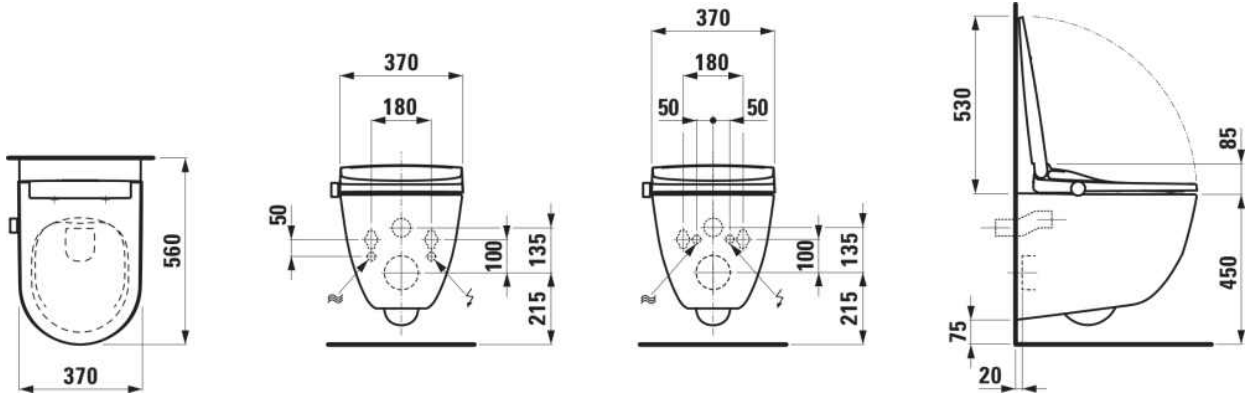

CLEANET PRO

Shower toilet, wall-hung comfort, rimless, incl. seat and cover with washing, drying function, heated seat, remote control, Wi-Fi & APP, UV disinfection and ambient light

DIMENSIONS

Length	560 mm
Width	370 mm
Height	425 mm

COLOURS AND FINISHES

000 White

#option

S00 - 2 holes in the top flat part of toilet pan for connection of water and power supply, left and right, for SIT seat

Average water consumption (L.) : 3.38
 Cleaning function
 Coanda Effect dryer function
 Comfort height
 Commodity Code/Import Code Number for Foreign Trad : 69101000
 Control panel : Remote control
 Courtesy light
 Descaling
 Dryer intensity control
 Energy-saving mode
 Fixing kit : EasyFit 2.0 included, Included

Flushing system : Washdown
 Installation type : Wall-hung
 LED lights operating modes : Standard with night light
 Net weight (kg) : 31
 Nozzle positions : 0
 Outlet type : Horizontal
 Personalised programmes
 Protection class (IPX4)
 Remote control wall support included
 Removable nozzle
 Rim type : Rimless

TECHNICAL DRAWINGS

INCLUDES

Wall-hung WC 'comfort',
washdown, without
flushing rim, 5 cm raised
height

H821962...0001

COMPATIBLE WITH

Descaling agent for 1
application (1 x 2 pcs)

H8946970000001

CLEANET PRO