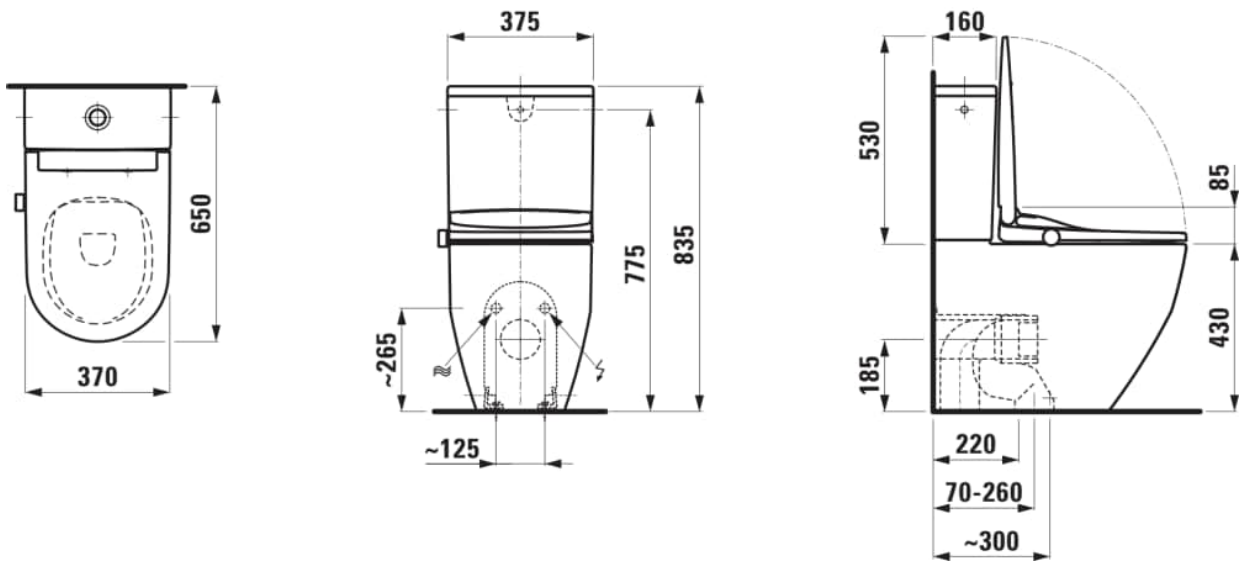

Length	650 mm
Width	370 mm
Height	515 mm

COLOURS AND FINISHES

000 White

#option

S00 - 2 holes in the top flat part of toilet pan for connection of water and power supply, left and right, for SIT seat

Average water consumption (L.) : 3.5

Shape : Round

Silent mode

Smart Toilet type : Cleanet Sit

Soft close system

Water cleaning

Water intensity control

Water temperature control

TECHNICAL DRAWINGS