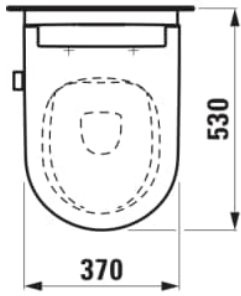

TECHNICAL DRAWINGS