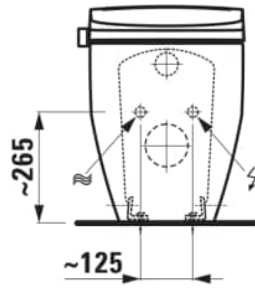

TECHNICAL DRAWINGS