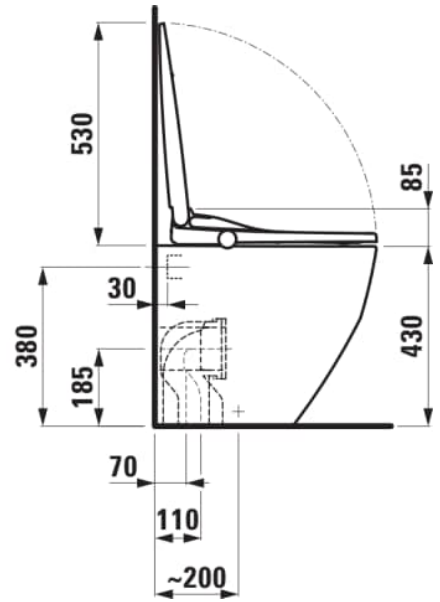

TECHNICAL DRAWINGS