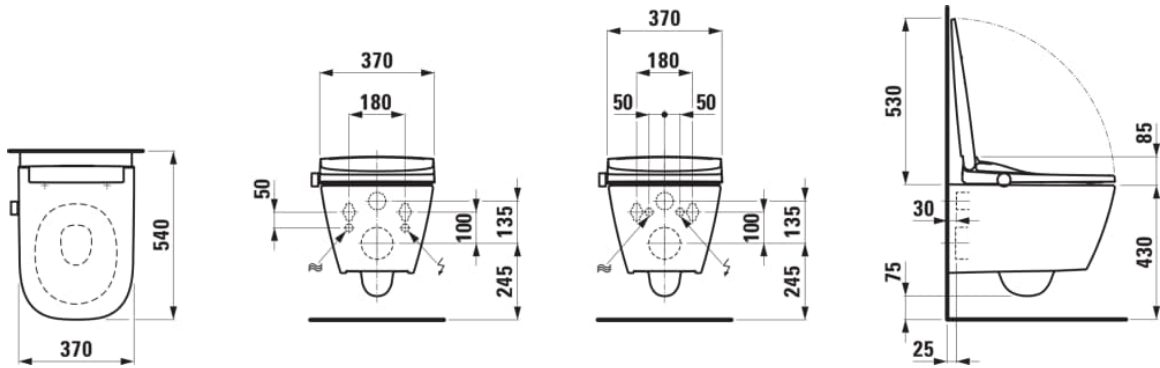

DIMENSIONS

Length	540 mm
Width	370 mm
Height	440 mm

COLOURS AND FINISHES

000 White

#option

S00 - 2 holes in the top flat part of toilet pan for connection of water and power supply, left and right, for SIT seat

TECHNICAL DRAWINGS

INCLUDES

Shower Toilet Seat with hidden water & Electricity connection, removable, with lowering system, incl. Remote control with turning wheel (supply with air connection)

H89D891...0001