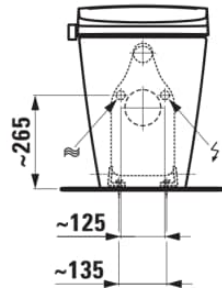

### DIMENSIONS

Length	540 mm
Width	370 mm
Height	515 mm

Net weight (kg) : 34

Nozzle positions : 0

Outlet type : Dual

Personalised programmes

Protection class (IPX4)

Remote control wall support included

Removable nozzle

Rim type : Rimless Silent Flush

Water intensity control

Water temperature control

TECHNICAL DRAWINGS