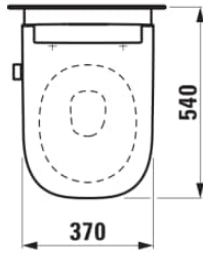

### DIMENSIONS

Length	540 mm
Width	370 mm
Height	515 mm

Net weight (kg) : 34

Nozzle positions : 0

Outlet type : Dual

Personalised programmes

Protection class (IPX4)

Remote control wall support included

Removable nozzle

Rim type : Rimless Silent Flush

Water intensity control

Water temperature control

TECHNICAL DRAWINGS