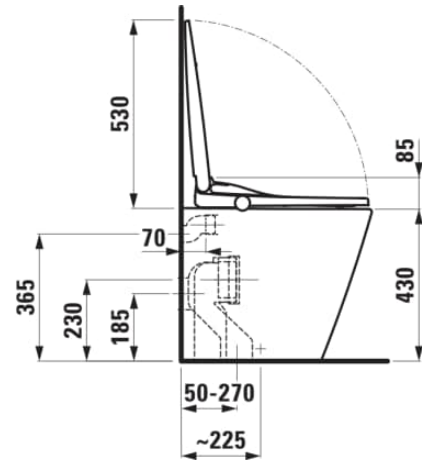

### DIMENSIONS

Length	540 mm
Width	370 mm
Height	515 mm

Net weight (kg) : 34

Nozzle positions : 0

Outlet type : Dual

Personalised programmes

Protection class (IPX4)

Remote control wall support included

Removable nozzle

Rim type : Rimless Silent Flush

Water intensity control

Water temperature control

TECHNICAL DRAWINGS