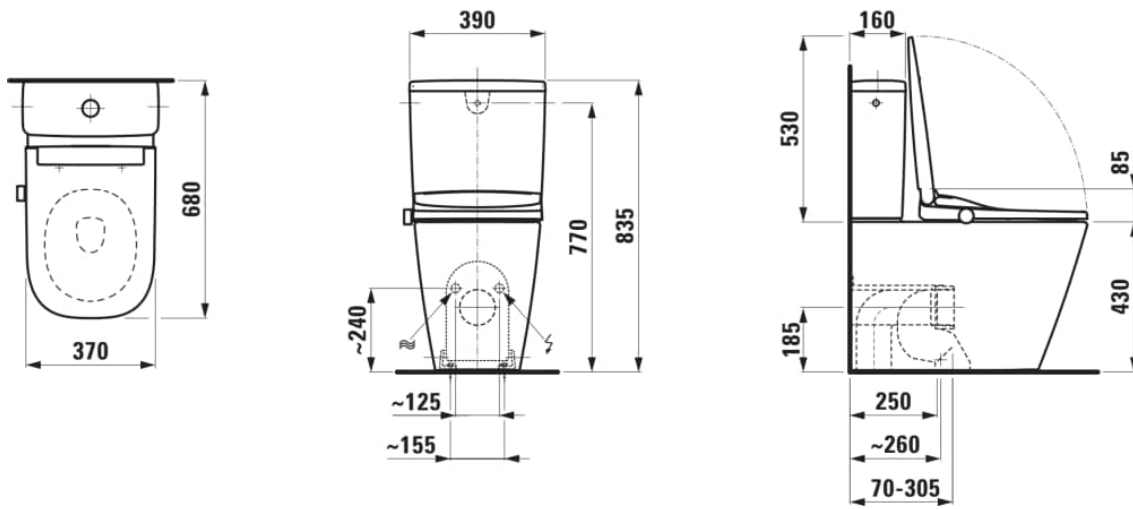

DIMENSIONS

Length	680 mm
Width	370 mm
Height	515 mm

COLOURS AND FINISHES

000 White

#option

S00 - 2 holes in the top flat part of toilet pan for connection of water and power supply, left and right, for SIT seat

Soft close system

Water cleaning

Water intensity control

Water temperature control

TECHNICAL DRAWINGS

INCLUDES

Shower Toilet Seat with hidden water & Electricity connection, removable, with lowering system, incl. Remote control with turning wheel (supply with air connection)